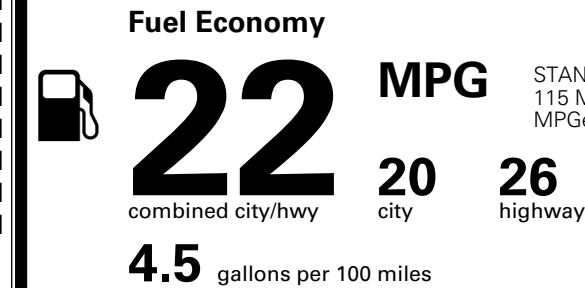

\$495.00
 \$250.00
 \$390.00
 \$45.00
 \$145.00

MSRP INCLUDING OPTIONS

\$ 43,415.00

INLAND FREIGHT AND HANDLING

\$ 1,545.00

TOTAL MANUFACTURER'S SUGGESTED RETAIL PRICE ▶

\$ 44,960.00

TOTAL ADDITIONAL WEIGHT: 11.6

EPA DOT Fuel Economy and Environment

Gasoline Vehicle

STANDARD SUVs range from 12 to 115 MPG. The best vehicle rates 146 MPGe.

You spend
\$2,750
 more in fuel costs
 over 5 years
 compared to the
 average new vehicle.