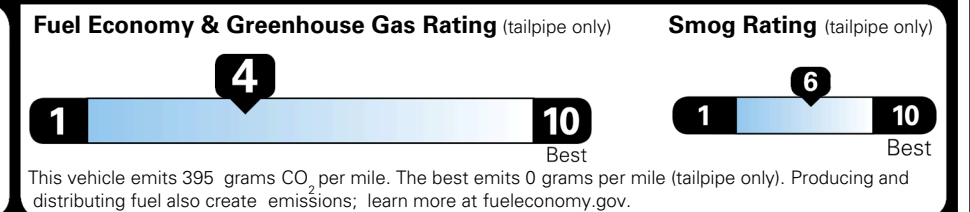

\$250.00
 \$390.00
 \$45.00
 \$145.00

MSRP INCLUDING OPTIONS

\$ 42,920.00

INLAND FREIGHT AND HANDLING

\$ 1,545.00

TOTAL MANUFACTURER'S SUGGESTED RETAIL PRICE ▶

\$ 44,465.00

TOTAL ADDITIONAL WEIGHT: 11.6

EPA DOT Fuel Economy and Environment

Gasoline Vehicle

You spend
\$2,500
 more in fuel costs
 over 5 years
 compared to the
 average new vehicle.

Annual fuel cost
\$2,100

Actual results will vary for many reasons, including driving conditions and how you drive and maintain your vehicle. The average new vehicle gets 29 MPG and costs \$8,000 to fuel over 5 years. Cost estimates are based on 15,000 miles per year at \$ 3.10 per gallon. MPGe is miles per gasoline gallon equivalent. Vehicle emissions are a significant cause of climate change and smog.