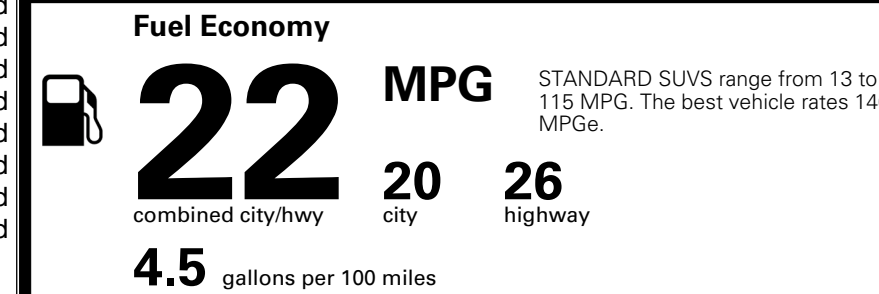

\$250.00
 \$390.00
 \$45.00
 \$145.00

MSRP INCLUDING OPTIONS

\$ 42,920.00

INLAND FREIGHT AND HANDLING

\$ 1,545.00

TOTAL MANUFACTURER'S SUGGESTED RETAIL PRICE ▶

\$ 44,465.00

TOTAL ADDITIONAL WEIGHT: 11.6

EPA DOT Fuel Economy and Environment

Gasoline Vehicle

You spend
\$2,500
 more in fuel costs
 over 5 years
 compared to the
 average new vehicle.

Annual fuel cost
\$2,100

Actual results will vary for many reasons, including driving conditions and how you drive and maintain your vehicle. The average new vehicle gets 29 MPG and costs \$8,000 to fuel over 5 years. Cost estimates are based on 15,000 miles per year at \$ 3.10 per gallon. MPGe is miles per gasoline gallon equivalent. Vehicle emissions are a significant cause of climate change and smog.