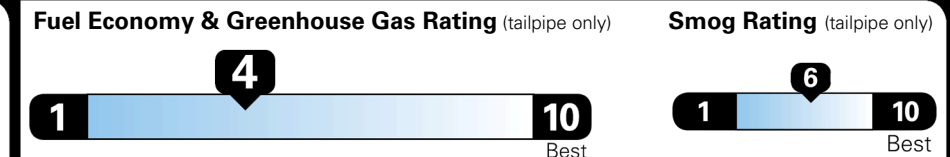

This vehicle emits 395 grams CO₂ per mile. The best emits 0 grams per mile (tailpipe only). Producing and distributing fuel also create emissions; learn more at fueleconomy.gov.

Actual results will vary for many reasons, including driving conditions and how you drive and maintain your vehicle. The average new vehicle gets 29 MPG and costs $8,000 to fuel over 5 years. Cost estimates are based on 15,000 miles per year at $ 3.10 per gallon. MPGe is miles per gasoline gallon equivalent. Vehicle emissions are a significant cause of climate change and smog.

fueleconomy.gov

Calculate personalized estimates and compare vehicles

GOVERNMENT 5-STAR SAFETY RATINGS

Overall Vehicle Score Not Rated

Based on the combined rating of frontal, side and rollover. Should ONLY be compared to other vehicles of similar size and weight.

Frontal Driver Not Rated

Crash Passenger Not Rated

Based on the risk of injury in a frontal impact. Should ONLY be compared to other vehicles of similar size and weight.

Side Front seat Not Rated

Crash Rear seat Not Rated

Star ratings based on the risk of injury in a side impact.

Rollover Not Rated

Star ratings based on the risk of rollover in a single-vehicle crash.

Star ratings range from 1 to 5 stars (★★★★★) with 5 being the highest.

Source: National Highway Traffic Safety Administration (NHTSA).

www.safercar.gov or 1-888-327-4236

Manufacturer's suggested retail price includes Manufacturer's recommended pre-delivery service. License and title fees, state and local taxes and other dealer installed options and accessories are not included in the manufacturer's suggested retail price.

PARTS CONTENT INFORMATION

FOR VEHICLES IN THIS CAR LINE U.S./CANADIAN PARTS CONTENT: 50 %

MAJOR SOURCES OF FOREIGN PARTS: KOREA: 35%

NOTE: PARTS CONTENT DOES NOT INCLUDE FINAL ASSEMBLY, DISTRIBUTION, OR OTHER NON-PARTS COSTS.

FOR THIS VEHICLE FINAL ASSEMBLY POINT: WEST POINT, GA, USA

COUNTRY OF ORIGIN

ENGINE (MOTOR): KOREA

TRANSMISSION: USA