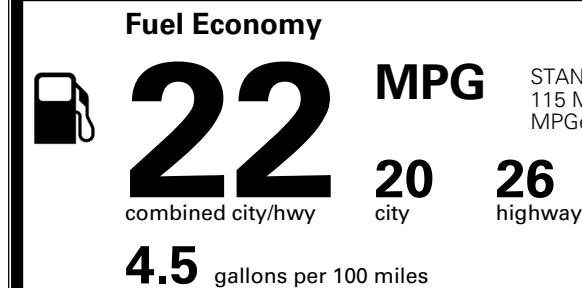

EPA DOT Fuel Economy and Environment

Gasoline Vehicle

STANDARD SUVs range from 13 to 115 MPG. The best vehicle rates 146 MPGe.

You spend
$2,500
more in fuel costs
over 5 years
compared to the
average new vehicle.

Annual fuel cost
$2,100