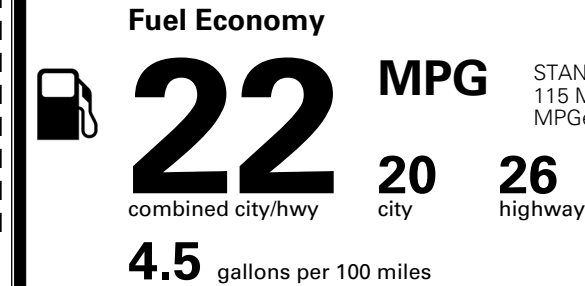

EPA DOT Fuel Economy and Environment

Gasoline Vehicle

STANDARD SUVs range from 12 to 115 MPG. The best vehicle rates 146 MPGe.

You spend
$2,750
more in fuel costs
over 5 years
compared to the
average new vehicle.

Annual fuel cost
$2,250