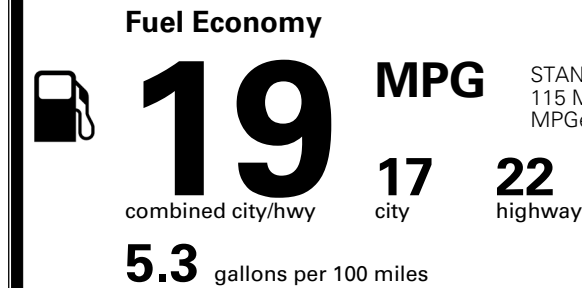

\$495.00
 \$295.00
 \$250.00
 \$45.00

MSRP INCLUDING OPTIONS

\$ 57,875.00

INLAND FREIGHT AND HANDLING

\$ 1,545.00

TOTAL MANUFACTURER'S SUGGESTED RETAIL PRICE ▶

\$ 59,420.00

TOTAL ADDITIONAL WEIGHT: 8.0

EPA DOT Fuel Economy and Environment

Gasoline Vehicle

STANDARD SUVs range from 13 to 115 MPG. The best vehicle rates 146 MPGe.

You spend
\$4,250
 more in fuel costs
 over 5 years
 compared to the
 average new vehicle.

Annual fuel cost
\$2,450

Fuel Economy & Greenhouse Gas Rating (tailpipe only)

Smog Rating (tailpipe only)

This vehicle emits 467 grams CO₂ per mile. The best emits 0 grams per mile (tailpipe only). Producing and distributing fuel also create emissions; learn more at fueleconomy.gov.