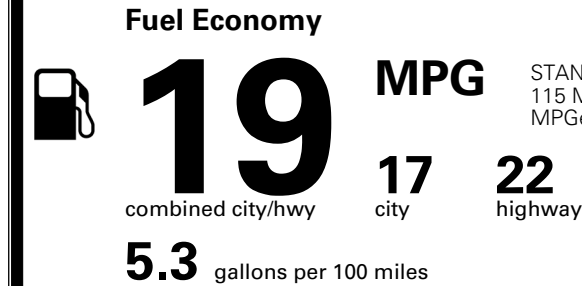

MSRP INCLUDING OPTIONS \$ 58,919.00

INLAND FREIGHT AND HANDLING \$ 1,545.00

TOTAL MANUFACTURER'S SUGGESTED RETAIL PRICE ▶ \$ 60,464.00

TOTAL ADDITIONAL WEIGHT: 67.3

EPA DOT Fuel Economy and Environment

Gasoline Vehicle

STANDARD SUVs range from 13 to 115 MPG. The best vehicle rates 146 MPGe.

You spend \$4,250 more in fuel costs over 5 years compared to the average new vehicle.

Annual fuel cost \$2,450

Fuel Economy & Greenhouse Gas Rating (tailpipe only)