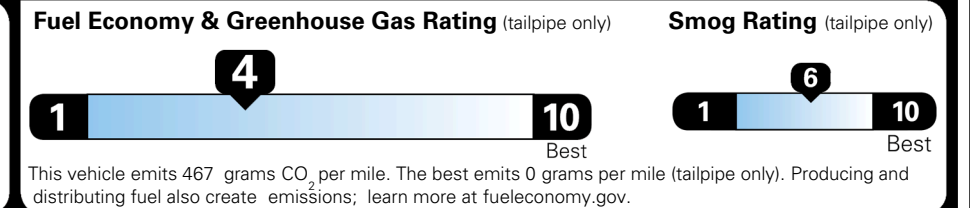

You spend **$4,250** more in fuel costs over 5 years compared to the average new vehicle.

Annual fuel cost **$2,450**