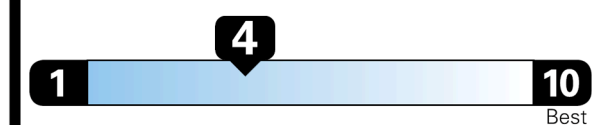

Fuel Economy & Greenhouse Gas Rating (tailpipe only)