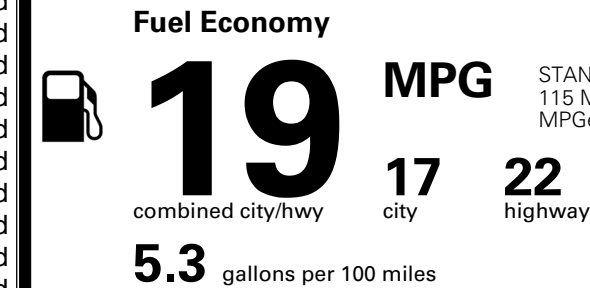

\$495.00
 \$295.00
 \$250.00
 \$45.00

MSRP INCLUDING OPTIONS

\$ 57,875.00

INLAND FREIGHT AND HANDLING

\$ 1,545.00

TOTAL MANUFACTURER'S SUGGESTED RETAIL PRICE ▶

\$ 59,420.00

TOTAL ADDITIONAL WEIGHT: 8.0

EPA DOT Fuel Economy and Environment

Gasoline Vehicle

STANDARD SUVS range from 13 to 115 MPG. The best vehicle rates 146 MPGe.

You spend
\$4,250
 more in fuel costs
 over 5 years
 compared to the
 average new vehicle.

Annual fuel cost
\$2,450

Fuel Economy & Greenhouse Gas Rating (tailpipe only)

Smog Rating (tailpipe only)

This vehicle emits 467 grams CO₂ per mile. The best emits 0 grams per mile (tailpipe only). Producing and distributing fuel also create emissions; learn more at fueleconomy.gov.