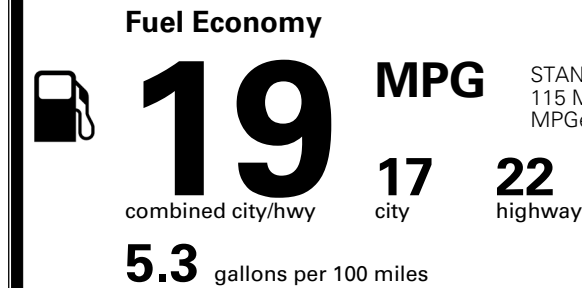

\$495.00
 \$295.00
 \$250.00

MSRP INCLUDING OPTIONS

\$ 57,830.00

INLAND FREIGHT AND HANDLING

\$ 1,545.00

TOTAL MANUFACTURER'S SUGGESTED RETAIL PRICE ▶

\$ 59,375.00

TOTAL ADDITIONAL WEIGHT: 7.2

EPA DOT Fuel Economy and Environment

Gasoline Vehicle

STANDARD SUVs range from 12 to 115 MPG. The best vehicle rates 146 MPGe.

You spend
\$4,500
 more in fuel costs
 over 5 years
 compared to the
 average new vehicle.

Annual fuel cost
\$2,600

Fuel Economy & Greenhouse Gas Rating (tailpipe only)

Smog Rating (tailpipe only)

This vehicle emits 467 grams CO₂ per mile. The best emits 0 grams per mile (tailpipe only). Producing and distributing fuel also create emissions; learn more at fueleconomy.gov.