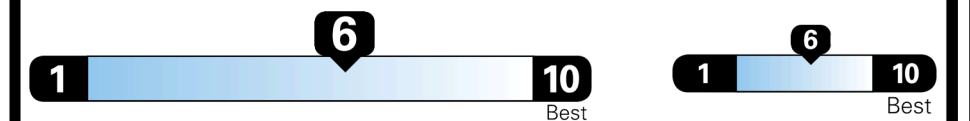

Fuel Economy & Greenhouse Gas Rating (tailpipe only) Smog Rating (tailpipe only)

This vehicle emits 281 grams CO₂ per mile. The best emits 0 grams per mile (tailpipe only). Producing and distributing fuel also create emissions; learn more at fueleconomy.gov.

Actual results will vary for many reasons, including driving conditions and how you drive and maintain your vehicle. The average new vehicle gets 29 MPG and costs $8,000 to fuel over 5 years. Cost estimates are based on 15,000 miles per year at $ 3.10 per gallon. MPGe is miles per gasoline gallon equivalent. Vehicle emissions are a significant cause of climate change and smog.

fueleconomy.gov

Calculate personalized estimates and compare vehicles