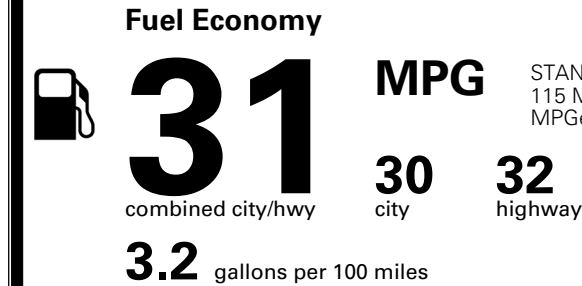

TOTAL MANUFACTURER'S SUGGESTED RETAIL PRICE ▶ \$ 58,905.00

TOTAL ADDITIONAL WEIGHT: 3.1

EPA DOT Fuel Economy and Environment

Gasoline Vehicle

You save \$500
 in fuel costs over 5 years compared to the average new vehicle.