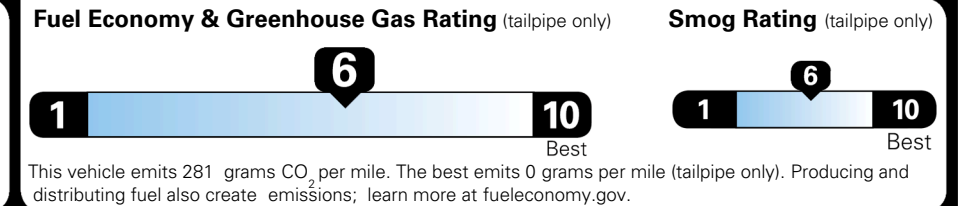

You save $500
in fuel costs over 5 years compared to the average new vehicle.

Annual fuel cost $1,500