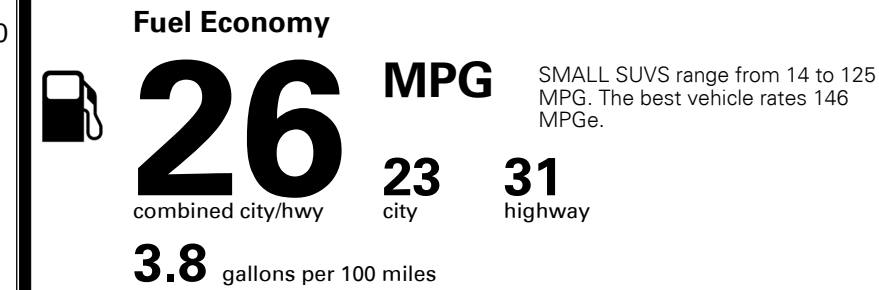

MANUFACTURER'S SUGGESTED RETAIL PRICE ▶ $ 32,190.00

ADDITIONAL INSTALLED EQUIPMENT:
(In addition to or in place of standard features)
Wheel Locks $80.00

MSRP INCLUDING OPTIONS $ 32,270.00

INLAND FREIGHT AND HANDLING $ 1,445.00

TOTAL MANUFACTURER'S SUGGESTED RETAIL PRICE ▶ $ 33,715.00

TOTAL ADDITIONAL WEIGHT: 0.9

*Additional terms and conditions apply.
**Kia Connect may be currently unavailable for some Model Year 2022 and newer vehicles sold or purchased in Massachusetts; please see owners.kia.com for more information.
NOTE: When you purchase this vehicle, Kia America, Inc. collects personal information you provide to the dealership. For information on our collection and use of personal information and your rights, please see our Privacy Policy on www.kia.com.

EPA DOT Fuel Economy and Environment

Gasoline Vehicle

You spend $1,000 more in fuel costs over 5 years compared to the average new vehicle.

Annual fuel cost $1,900