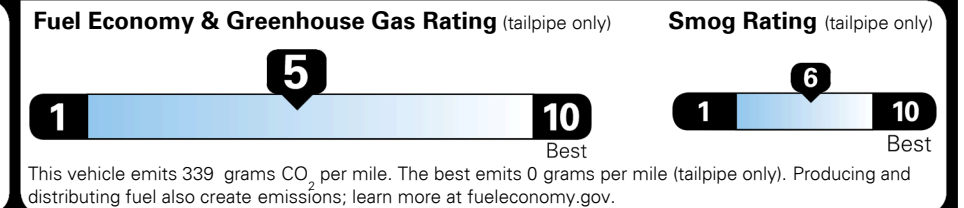

EPA DOT Fuel Economy and Environment

Gasoline Vehicle

You spend \$1,000 more in fuel costs over 5 years compared to the average new vehicle.

Annual fuel cost \$1,900

Actual results will vary for many reasons, including driving conditions and how you drive and maintain your vehicle. The average new vehicle gets 29 MPG and costs \$8,500 to fuel over 5 years. Cost estimates are based on 15,000 miles per year at \$ 3.30 per gallon. MPGe is miles per gasoline gallon equivalent. Vehicle emissions are a significant cause of climate change and smog.