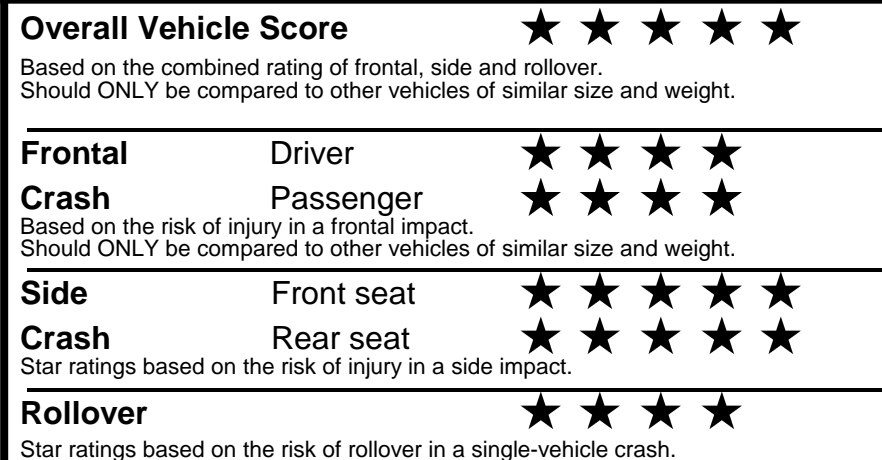

fueleconomy.gov

Calculate personalized estimates and compare vehicles

GOVERNMENT 5-STAR SAFETY RATINGS

Star ratings range from 1 to 5 stars (★★★★★) with 5 being the highest.
 Source: National Highway Traffic Safety Administration (NHTSA).
www.safercar.gov or 1-888-327-4236