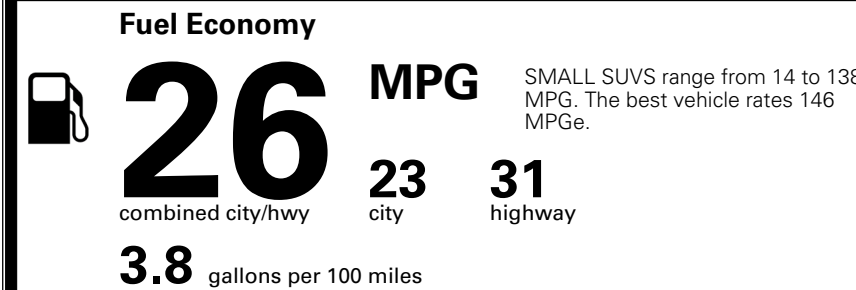

MANUFACTURER'S SUGGESTED RETAIL PRICE ▶ $ 32,390.00

ADDITIONAL INSTALLED EQUIPMENT:
(In addition to or in place of standard features)
Wheel Locks $80.00

MSRP INCLUDING OPTIONS $ 32,470.00

INLAND FREIGHT AND HANDLING $ 1,495.00

TOTAL MANUFACTURER'S SUGGESTED RETAIL PRICE ▶ $ 33,965.00

TOTAL ADDITIONAL WEIGHT: 0.9

*Additional terms and conditions apply.
**Kia Connect may be currently unavailable for some Model Year 2022 and newer vehicles sold or purchased in Massachusetts; please see owners.kia.com for more information.
NOTE: When you purchase this vehicle, Kia America, Inc. collects personal information you provide to the dealership. For information on our collection and use of personal information and your rights, please see our Privacy Policy on www.kia.com.

EPA DOT Fuel Economy and Environment

Gasoline Vehicle

You spend $1,000 more in fuel costs over 5 years
compared to the average new vehicle.

Annual fuel cost $1,900