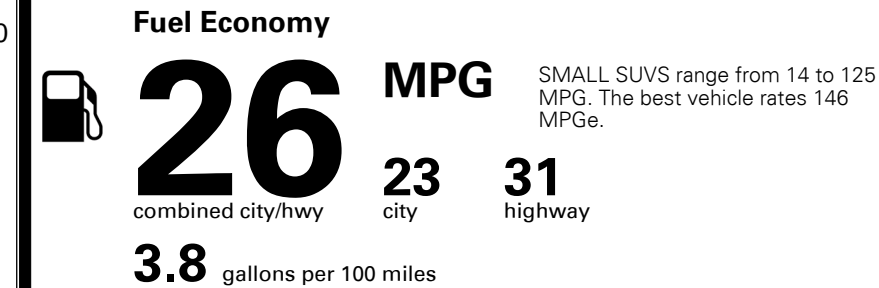

MANUFACTURER'S SUGGESTED RETAIL PRICE ▶ $ 32,190.00

ADDITIONAL INSTALLED EQUIPMENT:
(In addition to or in place of standard features)
Wheel Locks $80.00

MSRP INCLUDING OPTIONS $ 32,270.00

INLAND FREIGHT AND HANDLING $ 1,445.00

TOTAL MANUFACTURER'S SUGGESTED RETAIL PRICE ▶ $ 33,715.00

TOTAL ADDITIONAL WEIGHT: 0.9

*Additional terms and conditions apply.
**Kia Connect may be currently unavailable for some Model Year 2022 and newer vehicles sold or purchased in Massachusetts; please see owners.kia.com for more information.
NOTE: When you purchase this vehicle, Kia America, Inc. collects personal information you provide to the dealership. For information on our collection and use of personal information and your rights, please see our Privacy Policy on www.kia.com.

EPA DOT Fuel Economy and Environment

Gasoline Vehicle

You spend $1,000 more in fuel costs over 5 years compared to the average new vehicle.

Annual fuel cost $1,900