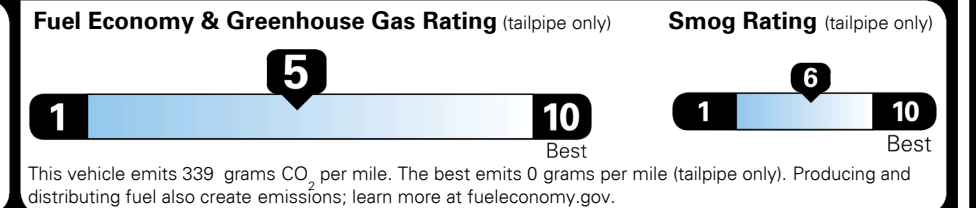

EPA DOT Fuel Economy and Environment

Gasoline Vehicle

You spend \$1,000 more in fuel costs over 5 years compared to the average new vehicle.

Annual fuel cost \$1,900

Actual results will vary for many reasons, including driving conditions and how you drive and maintain your vehicle. The average new vehicle gets 29 MPG and costs \$8,500 to fuel over 5 years. Cost estimates are based on 15,000 miles per year at \$ 3.30 per gallon. MPGe is miles per gasoline gallon equivalent. Vehicle emissions are a significant cause of climate change and smog.