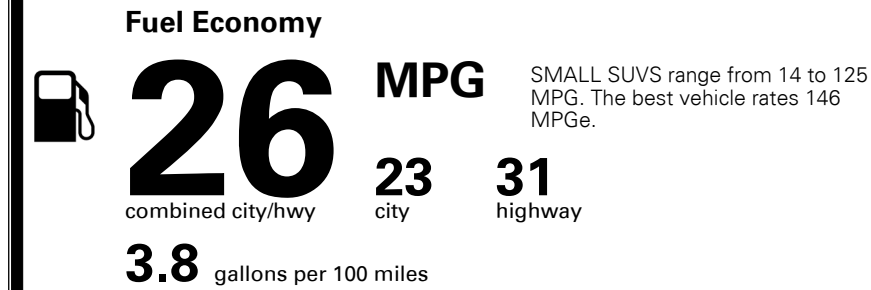

MANUFACTURER'S SUGGESTED RETAIL PRICE ▶ $ 32,190.00

ADDITIONAL INSTALLED EQUIPMENT:
(In addition to or in place of standard features)
Wheel Locks $80.00

MSRP INCLUDING OPTIONS $ 32,270.00

INLAND FREIGHT AND HANDLING $ 1,445.00

TOTAL MANUFACTURER'S SUGGESTED RETAIL PRICE ▶ $ 33,715.00

TOTAL ADDITIONAL WEIGHT: 0.9

*Additional terms and conditions apply.
**Kia Connect may be currently unavailable for some Model Year 2022 and newer vehicles sold or purchased in Massachusetts; please see owners.kia.com for more information.
NOTE: When you purchase this vehicle, Kia America, Inc. collects personal information you provide to the dealership. For information on our collection and use of personal information and your rights, please see our Privacy Policy on www.kia.com.

EPA DOT Fuel Economy and Environment

Gasoline Vehicle

You spend $1,000 more in fuel costs over 5 years compared to the average new vehicle.

Annual fuel cost $1,900