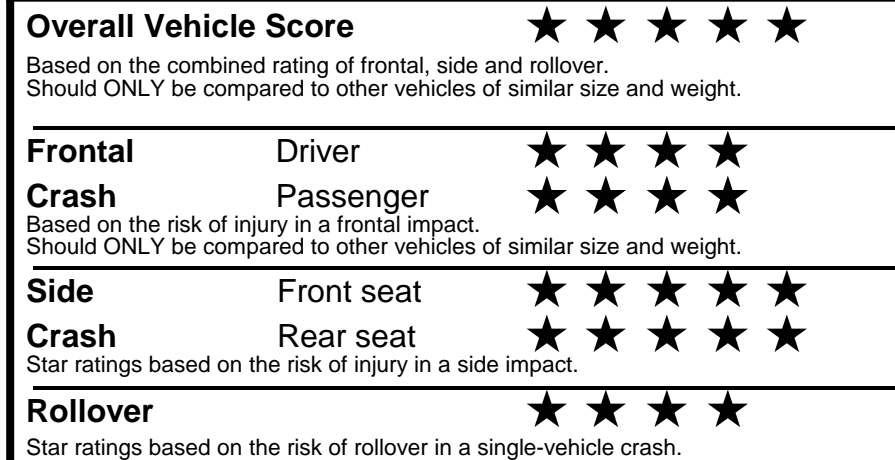

GOVERNMENT 5-STAR SAFETY RATINGS

PARTS CONTENT INFORMATION

FOR VEHICLES IN THIS CAR LINE U.S./CANADIAN PARTS CONTENT: 55 %

MAJOR SOURCES OF FOREIGN PARTS: KOREA: 30%

NOTE: PARTS CONTENT DOES NOT INCLUDE FINAL ASSEMBLY, DISTRIBUTION, OR OTHER NON-PARTS COSTS.

Star ratings range from 1 to 5 stars (★★★★★) with 5 being the highest. Source: National Highway Traffic Safety Administration (NHTSA). www.safercar.gov or 1-888-327-4236

FOR THIS VEHICLE FINAL ASSEMBLY POINT: WEST POINT, GA, USA

COUNTRY OF ORIGIN ENGINE (MOTOR): USA

TRANSMISSION: USA

Manufacturer's suggested retail price includes Manufacturer's recommended pre-delivery service. License and title fees, state and local taxes and other dealer installed options and accessories are not included in the manufacturer's suggested retail price.