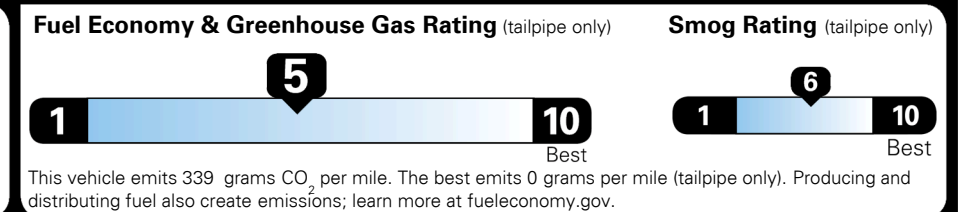

EPA DOT Fuel Economy and Environment

Gasoline Vehicle

You spend \$1,000 more in fuel costs over 5 years compared to the average new vehicle.

Annual fuel cost \$1,900

Actual results will vary for many reasons, including driving conditions and how you drive and maintain your vehicle. The average new vehicle gets 29 MPG and costs \$8,500 to fuel over 5 years. Cost estimates are based on 15,000 miles per year at \$ 3.30 per gallon. MPGe is miles per gasoline gallon equivalent. Vehicle emissions are a significant cause of climate change and smog.