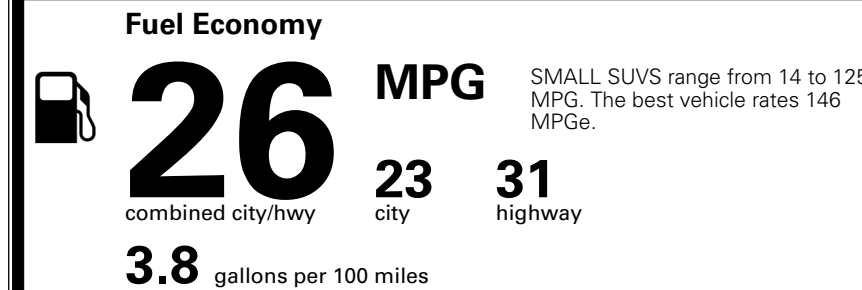

MANUFACTURER'S SUGGESTED RETAIL PRICE ▶ $ 32,390.00

ADDITIONAL INSTALLED EQUIPMENT:
(In addition to or in place of standard features)
Wheel Locks $80.00

MSRP INCLUDING OPTIONS $ 32,470.00

INLAND FREIGHT AND HANDLING $ 1,495.00

TOTAL MANUFACTURER'S SUGGESTED RETAIL PRICE ▶ $ 33,965.00

TOTAL ADDITIONAL WEIGHT: 0.9

*Additional terms and conditions apply.
**Kia Connect may be currently unavailable for some Model Year 2022 and newer vehicles sold or purchased in Massachusetts; please see owners.kia.com for more information.
NOTE: When you purchase this vehicle, Kia America, Inc. collects personal information you provide to the dealership. For information on our collection and use of personal information and your rights, please see our Privacy Policy on www.kia.com.

EPA DOT Fuel Economy and Environment

Gasoline Vehicle

You spend $1,000 more in fuel costs over 5 years compared to the average new vehicle.

Annual fuel cost $1,900