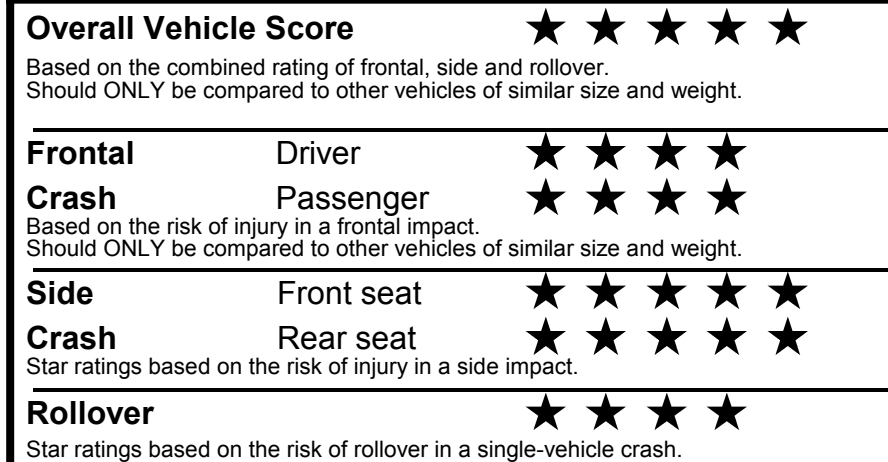

fueleconomy.gov

Calculate personalized estimates and compare vehicles

GOVERNMENT 5-STAR SAFETY RATINGS

Star ratings range from 1 to 5 stars (★★★★★) with 5 being the highest.
 Source: National Highway Traffic Safety Administration (NHTSA).
www.safercar.gov or 1-888-327-4236