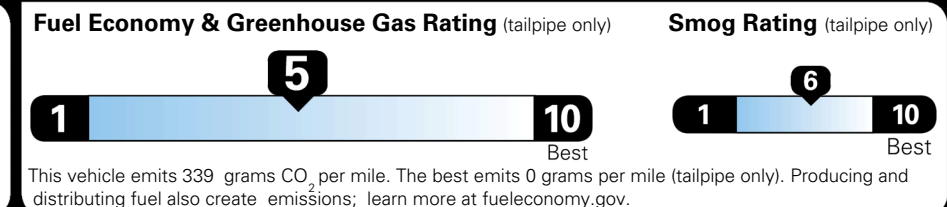

EPA DOT Fuel Economy and Environment

Gasoline Vehicle

You spend \$1,000 more in fuel costs over 5 years compared to the average new vehicle.

Annual fuel cost \$1,900

Actual results will vary for many reasons, including driving conditions and how you drive and maintain your vehicle. The average new vehicle gets 29 MPG and costs \$8,500 to fuel over 5 years. Cost estimates are based on 15,000 miles per year at \$ 3.30 per gallon. MPGe is miles per gasoline gallon equivalent. Vehicle emissions are a significant cause of climate change and smog.