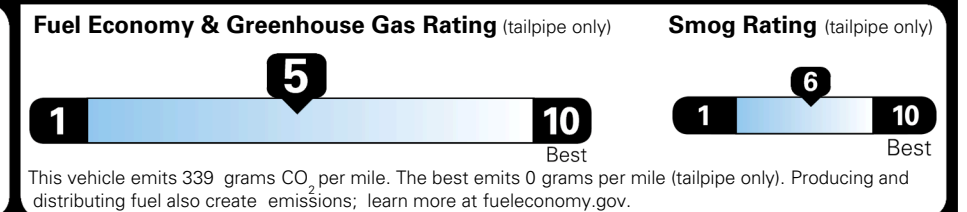

MANUFACTURER'S SUGGESTED RETAIL PRICE ▶

\$ 32,390.00

ADDITIONAL INSTALLED EQUIPMENT:
 (In addition to or in place of standard features)
 Glacial White Pearl Paint \$495.00
 Wheel Locks \$80.00

MSRP INCLUDING OPTIONS \$ 32,965.00

INLAND FREIGHT AND HANDLING \$ 1,495.00

TOTAL MANUFACTURER'S SUGGESTED RETAIL PRICE ▶ \$ 34,460.00

TOTAL ADDITIONAL WEIGHT: 0.9

*Additional terms and conditions apply.
 **Kia Connect may be currently unavailable for some Model Year 2022 and newer vehicles sold or purchased in Massachusetts; please see owners.kia.com for more information.
 NOTE: When you purchase this vehicle, Kia America, Inc. collects personal information you provide to the dealership. For information on our collection and use of personal information and your rights, please see our Privacy Policy on www.kia.com.

EPA DOT Fuel Economy and Environment

Gasoline Vehicle

You spend \$1,000 more in fuel costs over 5 years compared to the average new vehicle.

Annual fuel cost \$1,900

Actual results will vary for many reasons, including driving conditions and how you drive and maintain your vehicle. The average new vehicle gets 29 MPG and costs \$8,500 to fuel over 5 years. Cost estimates are based on 15,000 miles per year at \$ 3.30 per gallon. MPGe is miles per gasoline gallon equivalent. Vehicle emissions are a significant cause of climate change and smog.