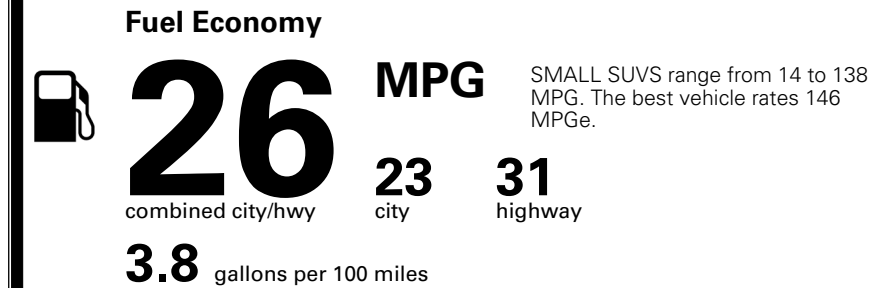

INLAND FREIGHT AND HANDLING \$ 1,495.00

TOTAL MANUFACTURER'S SUGGESTED RETAIL PRICE ▶ \$ 34,460.00

TOTAL ADDITIONAL WEIGHT: 0.9

*Additional terms and conditions apply.
 **Kia Connect may be currently unavailable for some Model Year 2022 and newer vehicles sold or purchased in Massachusetts; please see owners.kia.com for more information.
 NOTE: When you purchase this vehicle, Kia America, Inc. collects personal information you provide to the dealership. For information on our collection and use of personal information and your rights, please see our Privacy Policy on www.kia.com.

EPA DOT Fuel Economy and Environment

Gasoline Vehicle

You spend \$1,000 more in fuel costs over 5 years compared to the average new vehicle.

Annual fuel cost \$1,900

Actual results will vary for many reasons, including driving conditions and how you drive and maintain your vehicle. The average new vehicle gets 29 MPG and costs \$8,500 to fuel over 5 years. Cost estimates are based on 15,000 miles per year at \$ 3.30 per gallon. MPGe is miles per gasoline gallon equivalent. Vehicle emissions are a significant cause of climate change and smog.