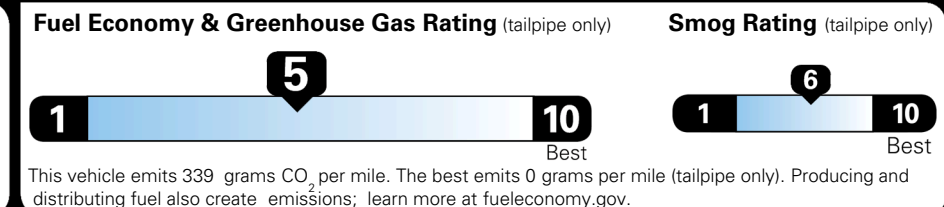

EPA DOT Fuel Economy and Environment

Gasoline Vehicle

You spend \$1,000 more in fuel costs over 5 years
 compared to the average new vehicle.

Annual fuel cost \$1,900

Actual results will vary for many reasons, including driving conditions and how you drive and maintain your vehicle. The average new vehicle gets 29 MPG and costs \$8,500 to fuel over 5 years. Cost estimates are based on 15,000 miles per year at \$ 3.30 per gallon. MPGe is miles per gasoline gallon equivalent. Vehicle emissions are a significant cause of climate change and smog.