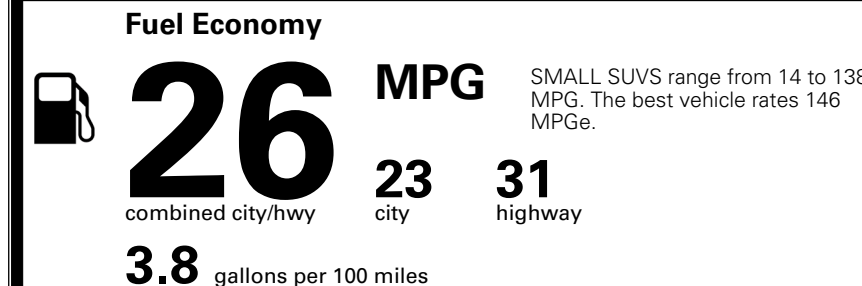

MANUFACTURER'S SUGGESTED RETAIL PRICE ▶ $ 32,390.00

ADDITIONAL INSTALLED EQUIPMENT:
(In addition to or in place of standard features)
Wheel Locks $80.00

MSRP INCLUDING OPTIONS $ 32,470.00

INLAND FREIGHT AND HANDLING $ 1,495.00

TOTAL MANUFACTURER'S SUGGESTED RETAIL PRICE ▶ $ 33,965.00

TOTAL ADDITIONAL WEIGHT: 0.9

*Additional terms and conditions apply.
**Kia Connect may be currently unavailable for some Model Year 2022 and newer vehicles sold or purchased in Massachusetts; please see owners.kia.com for more information.
NOTE: When you purchase this vehicle, Kia America, Inc. collects personal information you provide to the dealership. For information on our collection and use of personal information and your rights, please see our Privacy Policy on www.kia.com.

EPA DOT Fuel Economy and Environment

Gasoline Vehicle

You spend $1,000 more in fuel costs over 5 years
compared to the average new vehicle.

Annual fuel cost $1,900