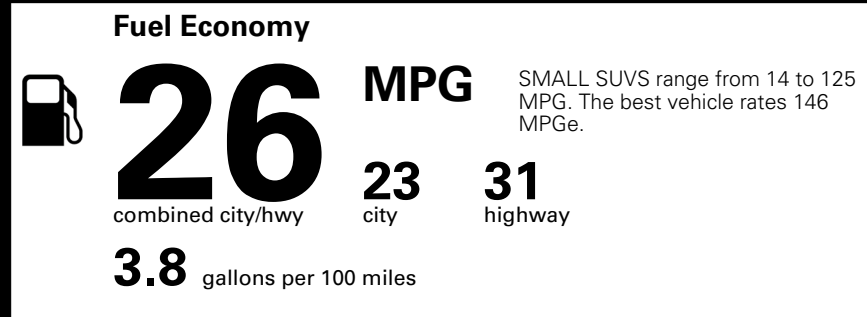

INLAND FREIGHT AND HANDLING \$ 1,495.00

TOTAL MANUFACTURER'S SUGGESTED RETAIL PRICE ▶ \$ 34,460.00

TOTAL ADDITIONAL WEIGHT: 0.9

*Additional terms and conditions apply.
 **Kia Connect may be currently unavailable for some Model Year 2022 and newer vehicles sold or purchased in Massachusetts; please see owners.kia.com for more information.
 NOTE: When you purchase this vehicle, Kia America, Inc. collects personal information you provide to the dealership. For information on our collection and use of personal information and your rights, please see our Privacy Policy on www.kia.com.

EPA DOT Fuel Economy and Environment

Gasoline Vehicle

You spend \$1,000 more in fuel costs over 5 years
 compared to the average new vehicle.

Annual fuel cost \$1,900

Actual results will vary for many reasons, including driving conditions and how you drive and maintain your vehicle. The average new vehicle gets 29 MPG and costs \$8,500 to fuel over 5 years. Cost estimates are based on 15,000 miles per year at \$ 3.30 per gallon. MPGe is miles per gasoline gallon equivalent. Vehicle emissions are a significant cause of climate change and smog.