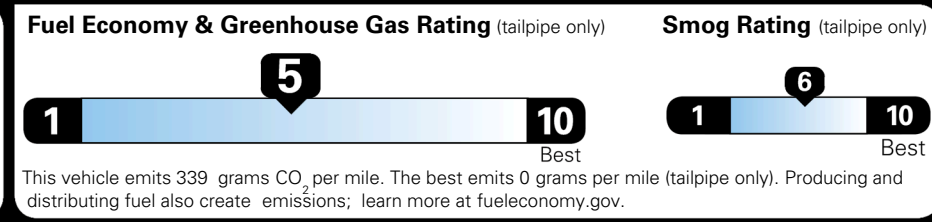

Actual results will vary for many reasons, including driving conditions and how you drive and maintain your vehicle. The average new vehicle gets 29 MPG and costs $8,500 to fuel over 5 years. Cost estimates are based on 15,000 miles per year at $ 3.30 per gallon. MPGe is miles per gasoline gallon equivalent. Vehicle emissions are a significant cause of climate change and smog.

fueleconomy.gov

Calculate personalized estimates and compare vehicles