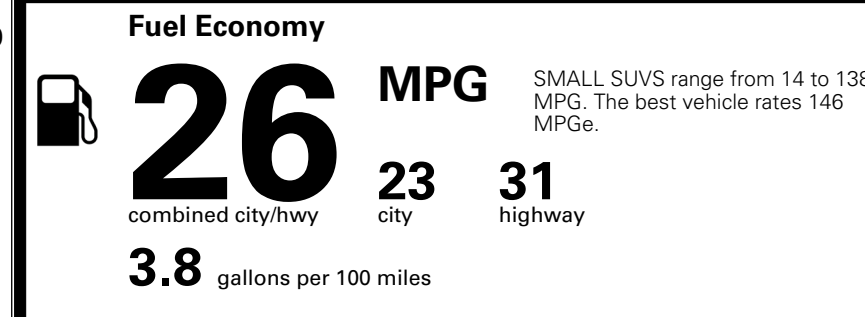

MANUFACTURER'S SUGGESTED RETAIL PRICE ▶ $ 32,390.00

ADDITIONAL INSTALLED EQUIPMENT:
(In addition to or in place of standard features)
Wheel Locks $80.00

MSRP INCLUDING OPTIONS $ 32,470.00

INLAND FREIGHT AND HANDLING $ 1,495.00

TOTAL MANUFACTURER'S SUGGESTED RETAIL PRICE ▶ $ 33,965.00

TOTAL ADDITIONAL WEIGHT: 0.9

*Additional terms and conditions apply.
**Kia Connect may be currently unavailable for some Model Year 2022 and newer vehicles sold or purchased in Massachusetts; please see owners.kia.com for more information.
NOTE: When you purchase this vehicle, Kia America, Inc. collects personal information you provide to the dealership. For information on our collection and use of personal information and your rights, please see our Privacy Policy on www.kia.com.

EPA DOT Fuel Economy and Environment

Gasoline Vehicle