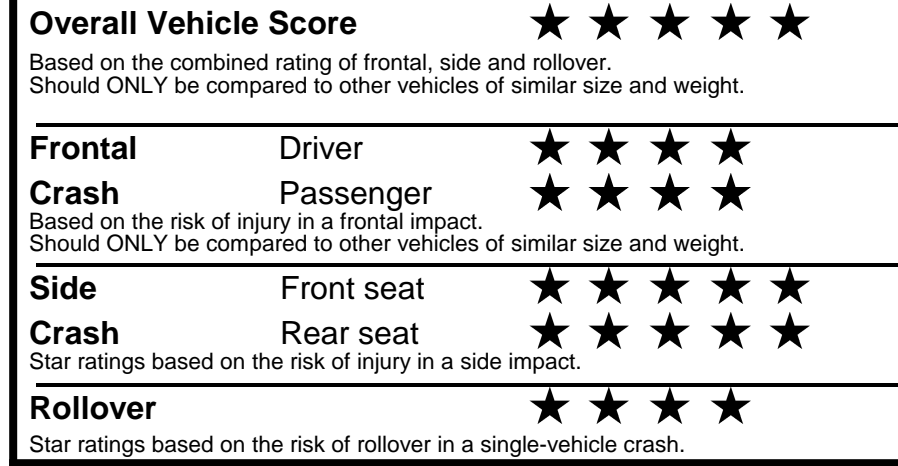

fueleconomy.gov
 Calculate personalized estimates and compare vehicles

Smartphone QR Code

GOVERNMENT 5-STAR SAFETY RATINGS

PARTS CONTENT INFORMATION

FOR VEHICLES IN THIS CAR LINE U.S./CANADIAN PARTS CONTENT: 55 %