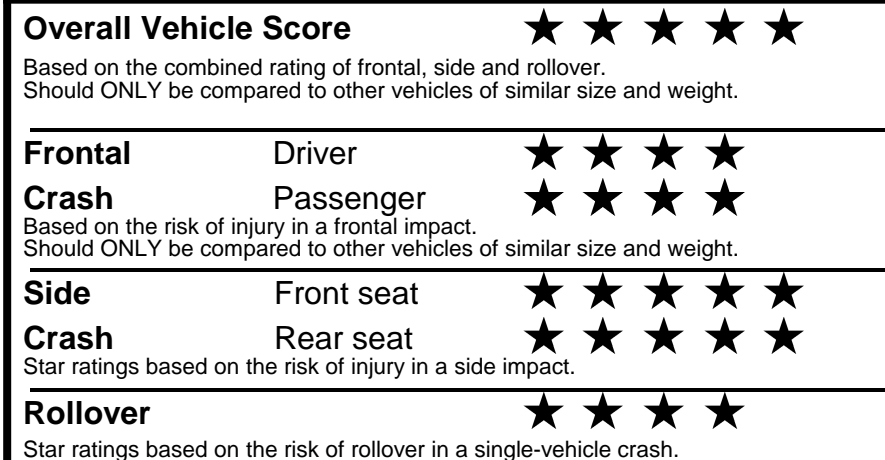

fueleconomy.gov

Calculate personalized estimates and compare vehicles

GOVERNMENT 5-STAR SAFETY RATINGS

Star ratings range from 1 to 5 stars (★★★★★) with 5 being the highest.
 Source: National Highway Traffic Safety Administration (NHTSA).
www.safercar.gov or 1-888-327-4236