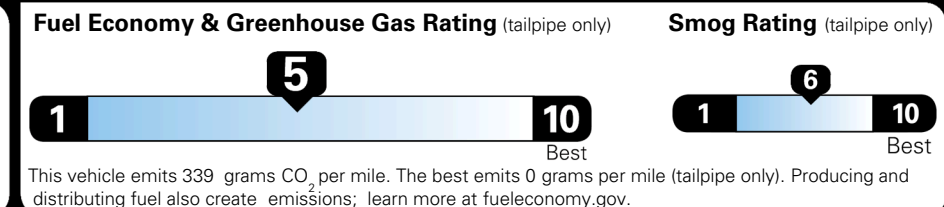

MANUFACTURER'S SUGGESTED RETAIL PRICE ▶ \$ 32,390.00

ADDITIONAL INSTALLED EQUIPMENT:
 (In addition to or in place of standard features)
 Glacial White Pearl Paint \$495.00
 Wheel Locks \$80.00

MSRP INCLUDING OPTIONS \$ 32,965.00

INLAND FREIGHT AND HANDLING \$ 1,495.00

TOTAL MANUFACTURER'S SUGGESTED RETAIL PRICE ▶ \$ 34,460.00

TOTAL ADDITIONAL WEIGHT: 0.9

*Additional terms and conditions apply.
 **Kia Connect may be currently unavailable for some Model Year 2022 and newer vehicles sold or purchased in Massachusetts; please see owners.kia.com for more information.
 NOTE: When you purchase this vehicle, Kia America, Inc. collects personal information you provide to the dealership. For information on our collection and use of personal information and your rights, please see our Privacy Policy on www.kia.com.

EPA DOT Fuel Economy and Environment

Gasoline Vehicle

You spend \$1,000 more in fuel costs over 5 years
 compared to the average new vehicle.

Annual fuel cost \$1,900

Actual results will vary for many reasons, including driving conditions and how you drive and maintain your vehicle. The average new vehicle gets 29 MPG and costs \$8,500 to fuel over 5 years. Cost estimates are based on 15,000 miles per year at \$ 3.30 per gallon. MPGe is miles per gasoline gallon equivalent. Vehicle emissions are a significant cause of climate change and smog.