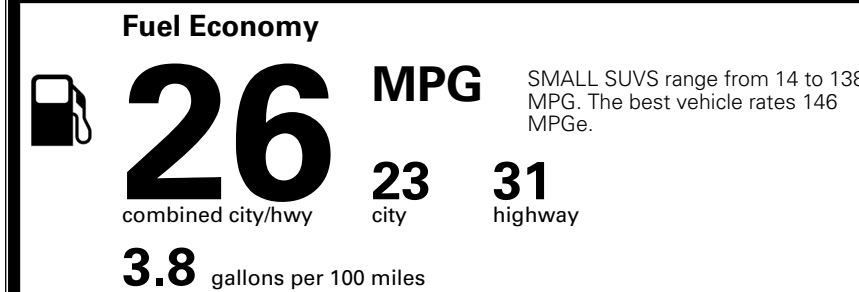

MANUFACTURER'S SUGGESTED RETAIL PRICE ▶ $ 32,390.00

ADDITIONAL INSTALLED EQUIPMENT:
(In addition to or in place of standard features)
Glacial White Pearl Paint $495.00
Wheel Locks $80.00

MSRP INCLUDING OPTIONS $ 32,965.00

INLAND FREIGHT AND HANDLING $ 1,495.00

TOTAL MANUFACTURER'S SUGGESTED RETAIL PRICE ▶ $ 34,460.00

TOTAL ADDITIONAL WEIGHT: 0.9

*Additional terms and conditions apply.
**Kia Connect may be currently unavailable for some Model Year 2022 and newer vehicles sold or purchased in Massachusetts; please see owners.kia.com for more information.
NOTE: When you purchase this vehicle, Kia America, Inc. collects personal information you provide to the dealership. For information on our collection and use of personal information and your rights, please see our Privacy Policy on www.kia.com.

EPA DOT Fuel Economy and Environment

Gasoline Vehicle

You spend $1,000 more in fuel costs over 5 years
compared to the average new vehicle.

Annual fuel cost $1,900