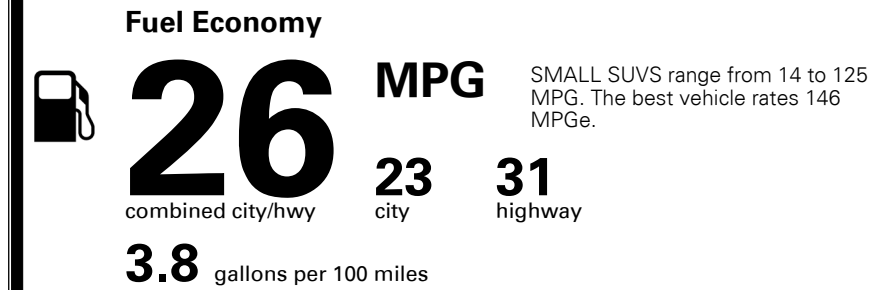

EPA DOT Fuel Economy and Environment

Gasoline Vehicle

You spend \$1,000 more in fuel costs over 5 years
 compared to the average new vehicle.

Annual fuel cost \$1,900

Actual results will vary for many reasons, including driving conditions and how you drive and maintain your vehicle. The average new vehicle gets 29 MPG and costs \$8,500 to fuel over 5 years. Cost estimates are based on 15,000 miles per year at \$ 3.30 per gallon. MPGe is miles per gasoline gallon equivalent. Vehicle emissions are a significant cause of climate change and smog.