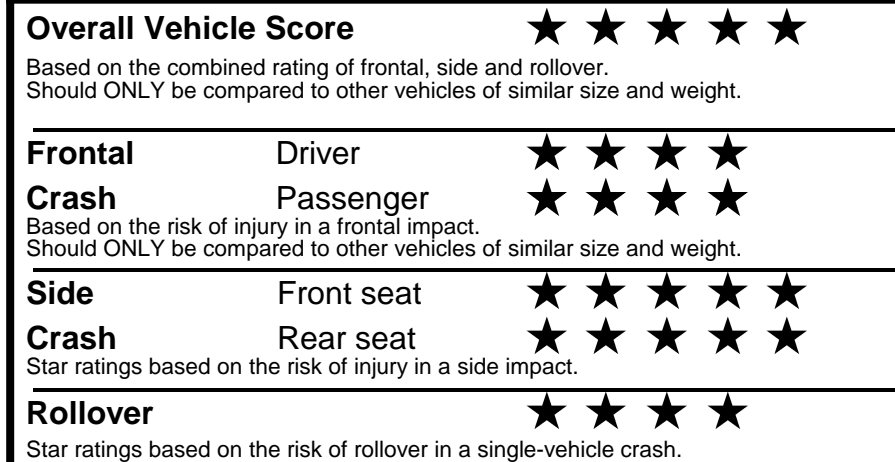

fueleconomy.gov

Calculate personalized estimates and compare vehicles

GOVERNMENT 5-STAR SAFETY RATINGS

Star ratings range from 1 to 5 stars (★★★★★) with 5 being the highest.
 Source: National Highway Traffic Safety Administration (NHTSA).
www.safercar.gov or 1-888-327-4236