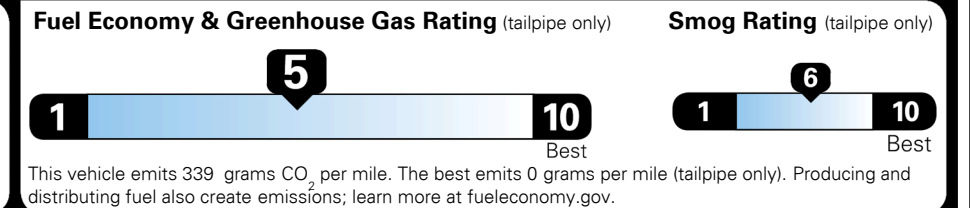

EPA DOT Fuel Economy and Environment

Gasoline Vehicle

You spend \$1,000 more in fuel costs over 5 years
 compared to the average new vehicle.

Annual fuel cost \$1,900

Actual results will vary for many reasons, including driving conditions and how you drive and maintain your vehicle. The average new vehicle gets 29 MPG and costs \$8,500 to fuel over 5 years. Cost estimates are based on 15,000 miles per year at \$ 3.30 per gallon. MPGe is miles per gasoline gallon equivalent. Vehicle emissions are a significant cause of climate change and smog.