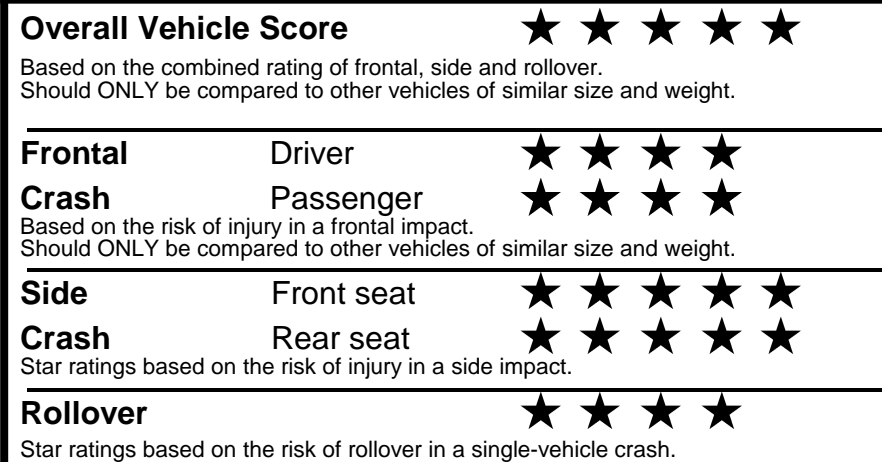

fueleconomy.gov

Calculate personalized estimates and compare vehicles

GOVERNMENT 5-STAR SAFETY RATINGS

Star ratings range from 1 to 5 stars (★★★★★) with 5 being the highest.
 Source: National Highway Traffic Safety Administration (NHTSA).
www.safercar.gov or 1-888-327-4236