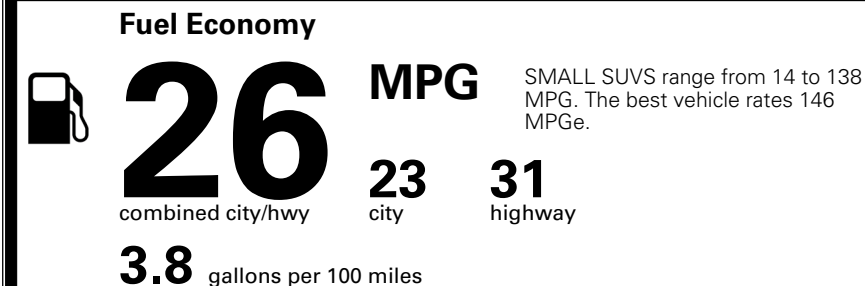

MANUFACTURER'S SUGGESTED RETAIL PRICE ▶ $ 32,390.00

ADDITIONAL INSTALLED EQUIPMENT:
(In addition to or in place of standard features)
Glacial White Pearl Paint $495.00
Wheel Locks $80.00

MSRP INCLUDING OPTIONS $ 32,965.00

INLAND FREIGHT AND HANDLING $ 1,495.00

TOTAL MANUFACTURER'S SUGGESTED RETAIL PRICE ▶ $ 34,460.00

TOTAL ADDITIONAL WEIGHT: 0.9

*Additional terms and conditions apply.
**Kia Connect may be currently unavailable for some Model Year 2022 and newer vehicles sold or purchased in Massachusetts; please see owners.kia.com for more information.
NOTE: When you purchase this vehicle, Kia America, Inc. collects personal information you provide to the dealership. For information on our collection and use of personal information and your rights, please see our Privacy Policy on www.kia.com.

EPA DOT Fuel Economy and Environment

Gasoline Vehicle

You spend $1,000 more in fuel costs over 5 years
compared to the average new vehicle.

Annual fuel cost $1,900