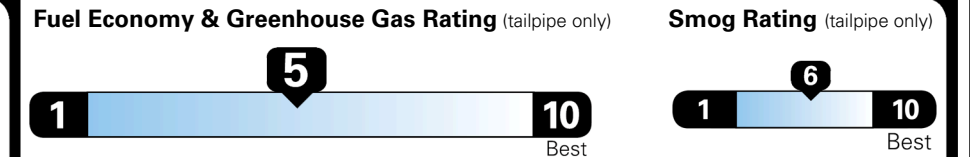

This vehicle emits 388 grams CO₂ per mile. The best emits 0 grams per mile (tailpipe only). Producing and distributing fuel also create emissions; learn more at fueleconomy.gov.

Actual results will vary for many reasons, including driving conditions and how you drive and maintain your vehicle. The average new vehicle gets 29 MPG and costs $8,500 to fuel over 5 years. Cost estimates are based on 15,000 miles per year at $ 3.30 per gallon. MPGe is miles per gasoline gallon equivalent. Vehicle emissions are a significant cause of climate change and smog.

fueleconomy.gov

Calculate personalized estimates and compare vehicles

GOVERNMENT 5-STAR SAFETY RATINGS

PARTS CONTENT INFORMATION

Overall Vehicle Score ★ ★ ★ ★ ★

Based on the combined rating of frontal, side and rollover. Should ONLY be compared to other vehicles of similar size and weight.

Frontal Driver ★ ★ ★ ★ ★
Crash Passenger ★ ★ ★ ★ ★

Based on the risk of injury in a frontal impact. Should ONLY be compared to other vehicles of similar size and weight.

Side Front seat ★ ★ ★ ★ ★
Crash Rear seat ★ ★ ★ ★ ★

Star ratings based on the risk of injury in a side impact.

Rollover ★ ★ ★ ★ ★

Star ratings based on the risk of rollover in a single-vehicle crash.

Star ratings range from 1 to 5 stars (★★★★★) with 5 being the highest.

Source: National Highway Traffic Safety Administration (NHTSA).

www.safercar.gov or 1-888-327-4236

Manufacturer's suggested retail price includes Manufacturer's recommended pre-delivery service. License and title fees, state and local taxes and other dealer installed options and accessories are not included in the manufacturer's suggested retail price.

FOR VEHICLES IN THIS CAR LINE U.S./CANADIAN PARTS CONTENT: 55 %

MAJOR SOURCES OF FOREIGN PARTS: KOREA: 30%

NOTE: PARTS CONTENT DOES NOT INCLUDE FINAL ASSEMBLY, DISTRIBUTION, OR OTHER NON-PARTS COSTS.

FOR THIS VEHICLE FINAL ASSEMBLY POINT: WEST POINT, GA, USA

COUNTRY OF ORIGIN ENGINE (MOTOR): USA

TRANSMISSION: KOREA