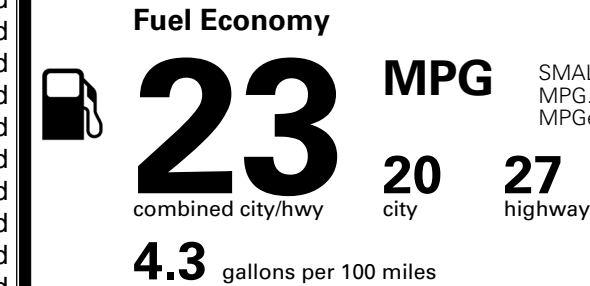

EPA DOT Fuel Economy and Environment

Gasoline Vehicle

SMALL SUVs range from 14 to 125 MPG. The best vehicle rates 146 MPGe.

You spend
$2,250
more in fuel costs
over 5 years
compared to the
average new vehicle.

Annual fuel cost
$2,150