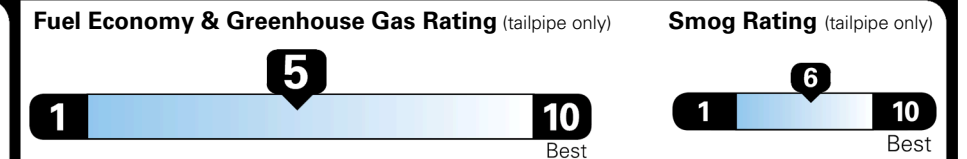

EPA DOT Fuel Economy and Environment

Gasoline Vehicle

Fuel Economy

23 MPG
combined city/hwy

20 MPG
city

27 MPG
highway

4.3 gallons per 100 miles

SMALL SUVs range from 14 to 125 MPG. The best vehicle rates 146 MPGe.

You spend $2,250 more in fuel costs over 5 years compared to the average new vehicle.

Annual fuel cost $2,150