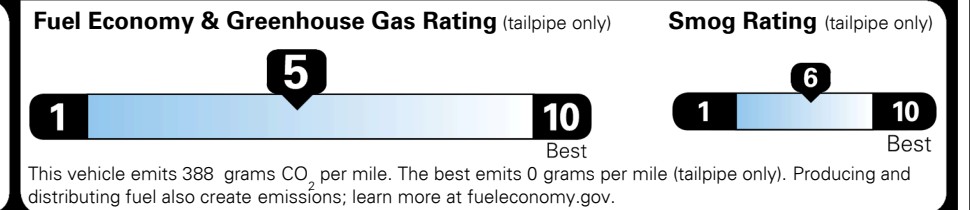

EPA DOT Fuel Economy and Environment

Gasoline Vehicle

You spend \$2,250 more in fuel costs over 5 years compared to the average new vehicle.

Annual fuel cost \$2,150

Actual results will vary for many reasons, including driving conditions and how you drive and maintain your vehicle. The average new vehicle gets 29 MPG and costs \$8,500 to fuel over 5 years. Cost estimates are based on 15,000 miles per year at \$ 3.30 per gallon. MPGe is miles per gasoline gallon equivalent. Vehicle emissions are a significant cause of climate change and smog.