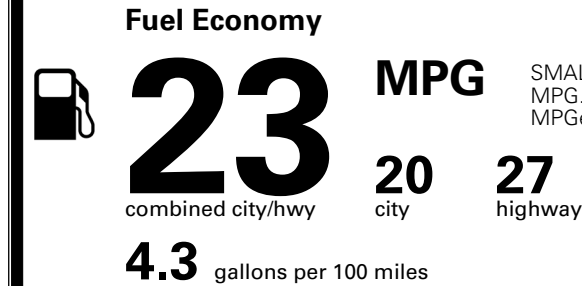

\$160.00
 \$625.00

MSRP INCLUDING OPTIONS

\$ 47,375.00

INLAND FREIGHT AND HANDLING

\$ 1,445.00

TOTAL MANUFACTURER'S SUGGESTED RETAIL PRICE ▶

\$ 48,820.00

TOTAL ADDITIONAL WEIGHT: 47.9

EPA DOT Fuel Economy and Environment

Gasoline Vehicle

SMALL SUVs range from 14 to 125 MPG. The best vehicle rates 146 MPGe.

You spend
\$2,250
 more in fuel costs
 over 5 years
 compared to the
 average new vehicle.