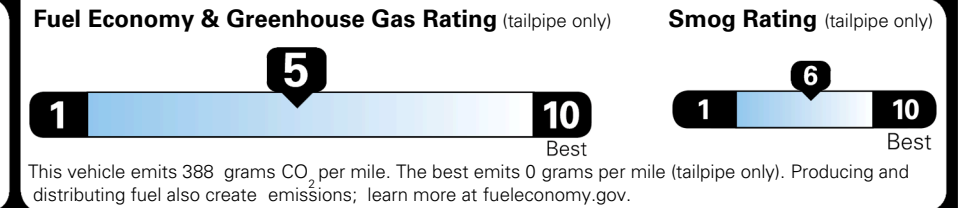

Actual results will vary for many reasons, including driving conditions and how you drive and maintain your vehicle. The average new vehicle gets 29 MPG and costs $8,500 to fuel over 5 years. Cost estimates are based on 15,000 miles per year at $ 3.30 per gallon. MPGe is miles per gasoline gallon equivalent. Vehicle emissions are a significant cause of climate change and smog.

fueleconomy.gov

Calculate personalized estimates and compare vehicles

GOVERNMENT 5-STAR SAFETY RATINGS

Overall Vehicle Score ★ ★ ★ ★ ★

Based on the combined rating of frontal, side and rollover. Should ONLY be compared to other vehicles of similar size and weight.

Frontal Driver ★ ★ ★ ★ ★
Crash Passenger ★ ★ ★ ★ ★

Based on the risk of injury in a frontal impact. Should ONLY be compared to other vehicles of similar size and weight.

Side Front seat ★ ★ ★ ★ ★
Crash Rear seat ★ ★ ★ ★ ★

Star ratings based on the risk of injury in a side impact.

Rollover ★ ★ ★ ★ ★

Star ratings based on the risk of rollover in a single-vehicle crash.

Star ratings range from 1 to 5 stars (★★★★★) with 5 being the highest.

Source: National Highway Traffic Safety Administration (NHTSA).

www.safercar.gov or 1-888-327-4236

Manufacturer's suggested retail price includes Manufacturer's recommended pre-delivery service. License and title fees, state and local taxes and other dealer installed options and accessories are not included in the manufacturer's suggested retail price.

PARTS CONTENT INFORMATION

FOR VEHICLES IN THIS CAR LINE U.S./CANADIAN PARTS CONTENT: 55 %

MAJOR SOURCES OF FOREIGN PARTS: KOREA: 30%

NOTE: PARTS CONTENT DOES NOT INCLUDE FINAL ASSEMBLY, DISTRIBUTION, OR OTHER NON-PARTS COSTS.

FOR THIS VEHICLE FINAL ASSEMBLY POINT: WEST POINT, GA, USA

COUNTRY OF ORIGIN

ENGINE (MOTOR): USA

TRANSMISSION: KOREA

*Additional terms and conditions apply.

**Kia Connect may be currently unavailable for some Model Year 2022 and newer vehicles sold or purchased in Massachusetts; please see owners.kia.com for more information.

NOTE: When you purchase this vehicle, Kia America, Inc. collects personal information you provide to the dealership. For information on our collection and use of personal information and your rights, please see our Privacy Policy on www.kia.com.