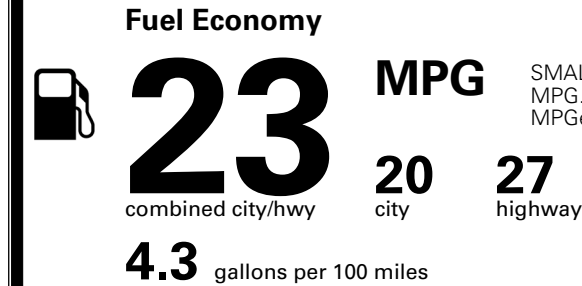

MSRP INCLUDING OPTIONS

\$ 47,740.00

INLAND FREIGHT AND HANDLING

\$ 1,495.00

TOTAL MANUFACTURER'S SUGGESTED RETAIL PRICE ▶

\$ 49,235.00

TOTAL ADDITIONAL WEIGHT: 0.7

EPA DOT Fuel Economy and Environment

Gasoline Vehicle

SMALL SUVs range from 14 to 138 MPG. The best vehicle rates 146 MPGe.

You spend \$2,250 more in fuel costs over 5 years compared to the average new vehicle.

Annual fuel cost \$2,150

This vehicle emits 388 grams CO₂ per mile. The best emits 0 grams per mile (tailpipe only). Producing and distributing fuel also create emissions; learn more at fueleconomy.gov.