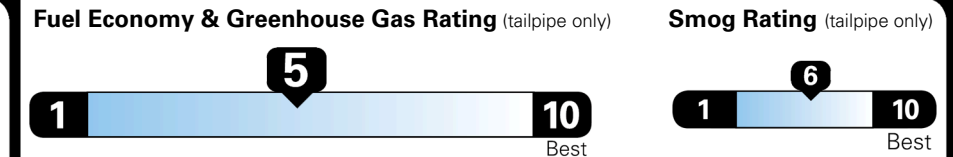

This vehicle emits 388 grams CO₂ per mile. The best emits 0 grams per mile (tailpipe only). Producing and distributing fuel also create emissions; learn more at fueleconomy.gov.

Actual results will vary for many reasons, including driving conditions and how you drive and maintain your vehicle. The average new vehicle gets 29 MPG and costs $8,500 to fuel over 5 years. Cost estimates are based on 15,000 miles per year at $ 3.30 per gallon. MPGe is miles per gasoline gallon equivalent. Vehicle emissions are a significant cause of climate change and smog.

fueleconomy.gov

Calculate personalized estimates and compare vehicles

GOVERNMENT 5-STAR SAFETY RATINGS

Overall Vehicle Score ★ ★ ★ ★ ★

Based on the combined rating of frontal, side and rollover. Should ONLY be compared to other vehicles of similar size and weight.

Frontal	Driver	★ ★ ★ ★ ★
Crash	Passenger	★ ★ ★ ★ ★

Based on the risk of injury in a frontal impact. Should ONLY be compared to other vehicles of similar size and weight.

Side	Front seat	★ ★ ★ ★ ★
Crash	Rear seat	★ ★ ★ ★ ★

Star ratings based on the risk of injury in a side impact.

Rollover ★ ★ ★ ★ ★

Star ratings based on the risk of rollover in a single-vehicle crash.

Star ratings range from 1 to 5 stars (★★★★★) with 5 being the highest.

Source: National Highway Traffic Safety Administration (NHTSA).

www.safercar.gov or 1-888-327-4236

Manufacturer's suggested retail price includes Manufacturer's recommended pre-delivery service. License and title fees, state and local taxes and other dealer installed options and accessories are not included in the manufacturer's suggested retail price.

PARTS CONTENT INFORMATION

FOR VEHICLES IN THIS CAR LINE U.S./CANADIAN PARTS CONTENT: 55 %

MAJOR SOURCES OF FOREIGN PARTS: KOREA: 30%

NOTE: PARTS CONTENT DOES NOT INCLUDE FINAL ASSEMBLY, DISTRIBUTION, OR OTHER NON-PARTS COSTS.

FOR THIS VEHICLE FINAL ASSEMBLY POINT: WEST POINT, GA, USA

COUNTRY OF ORIGIN

ENGINE (MOTOR): USA

TRANSMISSION: KOREA

*Additional terms and conditions apply.

**Kia Connect may be currently unavailable for some Model Year 2022 and newer vehicles sold or purchased in Massachusetts; please see owners.kia.com for more information.

NOTE: When you purchase this vehicle, Kia America, Inc. collects personal information you provide to the dealership. For information on our collection and use of personal information and your rights, please see our Privacy Policy on www.kia.com.