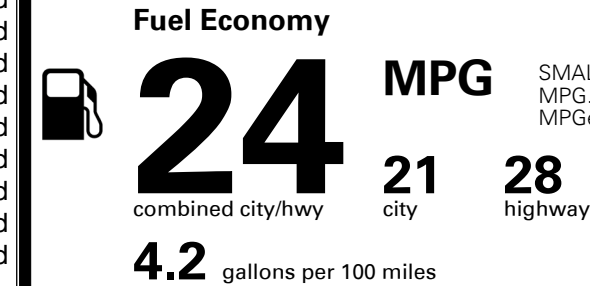

\$445.00
 \$350.00
 \$450.00
 \$115.00
 \$310.00

MSRP INCLUDING OPTIONS

\$ 41,460.00

INLAND FREIGHT AND HANDLING

\$ 1,175.00

TOTAL MANUFACTURER'S SUGGESTED RETAIL PRICE ▶

\$ 42,635.00

TOTAL ADDITIONAL WEIGHT: 4.2

EPA DOT Fuel Economy and Environment

Gasoline Vehicle

SMALL SUVs range from 16 to 120 MPG. The best vehicle rates 141 MPGe.

You spend
\$1,000
 more in fuel costs
 over 5 years
 compared to the
 average new vehicle.