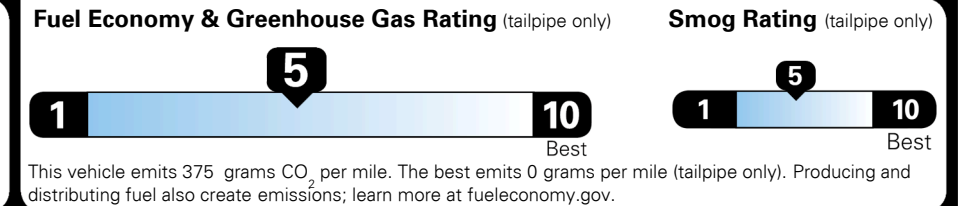

Actual results will vary for many reasons, including driving conditions and how you drive and maintain your vehicle. The average new vehicle gets 27 MPG and costs $7,500 to fuel over 5 years. Cost estimates are based on 15,000 miles per year at $ 2.70 per gallon. MPGe is miles per gasoline gallon equivalent. Vehicle emissions are a significant cause of climate change and smog.

fueleconomy.gov

Calculate personalized estimates and compare vehicles

GOVERNMENT 5-STAR SAFETY RATINGS

Overall Vehicle Score ★ ★ ★ ★
Based on the combined rating of frontal, side and rollover.
Should ONLY be compared to other vehicles of similar size and weight.

Frontal Crash Driver ★ ★ ★ ★
Passenger ★ ★ ★ ★
Based on the risk of injury in a frontal impact.
Should ONLY be compared to other vehicles of similar size and weight.

Side Crash Front seat ★ ★ ★ ★ ★
Rear seat ★ ★ ★ ★ ★
Star ratings based on the risk of injury in a side impact.

Rollover ★ ★ ★ ★
Star ratings based on the risk of rollover in a single-vehicle crash.

Star ratings range from 1 to 5 stars (★★★★★) with 5 being the highest.
Source: National Highway Traffic Safety Administration (NHTSA).
www.safercar.gov or 1-888-327-4236

Manufacturer's suggested retail price includes Manufacturer's recommended pre-delivery service. License and title fees, state and local taxes and other dealer installed options and accessories are not included in the manufacturer's suggested retail price.

PARTS CONTENT INFORMATION

FOR VEHICLES IN THIS CAR LINE U.S./CANADIAN PARTS CONTENT: 50 %

MAJOR SOURCES OF FOREIGN PARTS: KOREA: 35%

NOTE: PARTS CONTENT DOES NOT INCLUDE FINAL ASSEMBLY, DISTRIBUTION, OR OTHER NON-PARTS COSTS.

FOR THIS VEHICLE FINAL ASSEMBLY POINT: WEST POINT, GA, USA

COUNTRY OF ORIGIN: USA
ENGINE (MOTOR): USA
TRANSMISSION: KOREA