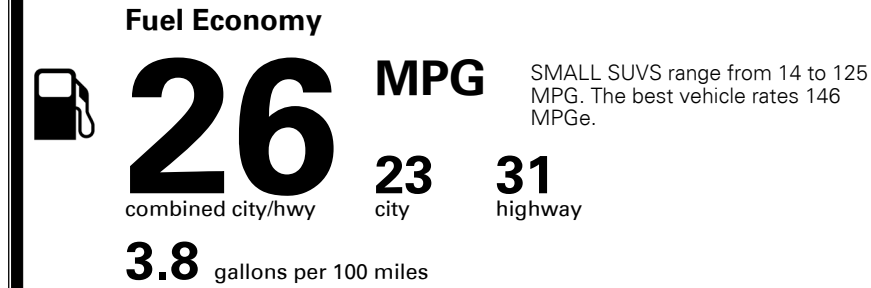

MANUFACTURER'S SUGGESTED RETAIL PRICE ▶

$ 35,090.00

COMPARE S FWD FEATURES

Added to/in place of standard LX FWD features

- 18" Alloy Wheels
- Roof Rails
- Parking Distance Warning-Forward/Reverse
- SynTex Seating Material
- Power Adj. Driver's Seat w/ Power Lumbar
- Wireless Phone Charger
- Heated Front Seats
- Dual-Zone Automatic Climate Control

ADDITIONAL INSTALLED EQUIPMENT: (In addition to or in place of standard features)

Panoramic Sunroof Package
- Panoramic Sunroof w/ Power Sunshade
- LED Interior Lighting
Wheel Locks

Included
Included
Included
Included
Included
Included
Included
Included

$1,300.00

$80.00

MSRP INCLUDING OPTIONS

$ 36,470.00

INLAND FREIGHT AND HANDLING

$ 1,445.00

TOTAL MANUFACTURER'S SUGGESTED RETAIL PRICE ▶

$ 37,915.00

TOTAL ADDITIONAL WEIGHT: 0.9

*Additional terms and conditions apply.

**Kia Connect may be currently unavailable for some Model Year 2022 and newer vehicles sold or purchased in Massachusetts; please see owners.kia.com for more information.

NOTE: When you purchase this vehicle, Kia America, Inc. collects personal information you provide to the dealership. For information on our collection and use of personal information and your rights, please see our Privacy Policy on www.kia.com.

EPA DOT Fuel Economy and Environment

Gasoline Vehicle

You spend **$1,000** more in fuel costs over 5 years compared to the average new vehicle.

Annual fuel cost **$1,900**