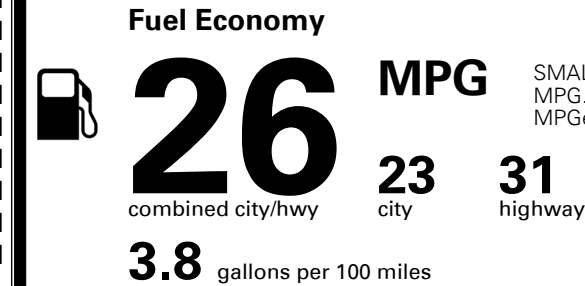

TOTAL ADDITIONAL WEIGHT: 0.9

*Additional terms and conditions apply.

**Kia Connect may be currently unavailable for some Model Year 2022 and newer vehicles sold or purchased in Massachusetts; please see owners.kia.com for more information.

EPA DOT Fuel Economy and Environment

Gasoline Vehicle

SMALL SUVs range from 14 to 125 MPG. The best vehicle rates 146 MPGe.

You spend \$1,000 more in fuel costs over 5 years compared to the average new vehicle.