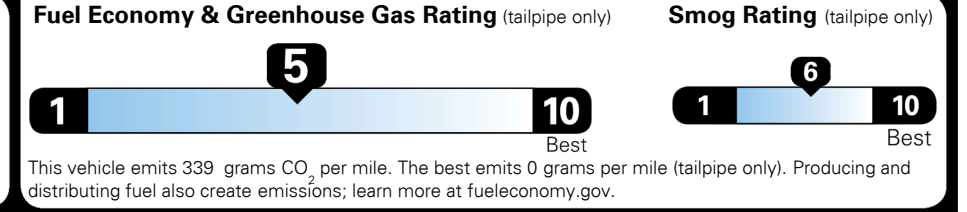

EPA DOT Fuel Economy and Environment

Gasoline Vehicle

You spend **\$1,000** more in fuel costs over 5 years compared to the average new vehicle.

Annual fuel cost **\$1,900**

Actual results will vary for many reasons, including driving conditions and how you drive and maintain your vehicle. The average new vehicle gets 29 MPG and costs \$8,500 to fuel over 5 years. Cost estimates are based on 15,000 miles per year at \$ 3.30 per gallon. MPGe is miles per gasoline gallon equivalent. Vehicle emissions are a significant cause of climate change and smog.