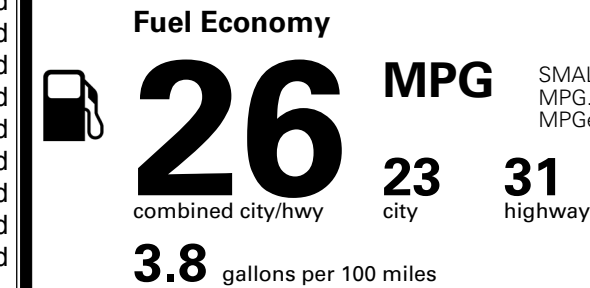

EPA DOT Fuel Economy and Environment

Gasoline Vehicle

SMALL SUVs range from 14 to 125 MPG. The best vehicle rates 146 MPGe.

You spend \$1,000 more in fuel costs over 5 years compared to the average new vehicle.