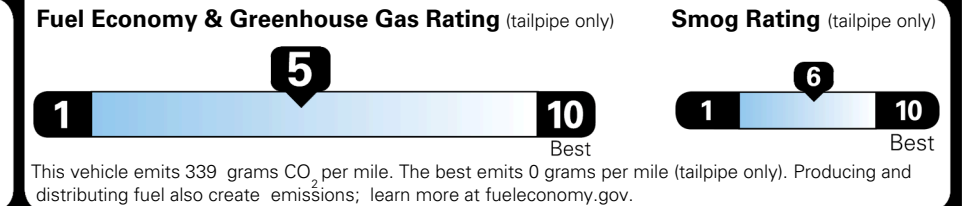

Actual results will vary for many reasons, including driving conditions and how you drive and maintain your vehicle. The average new vehicle gets 29 MPG and costs $8,500 to fuel over 5 years. Cost estimates are based on 15,000 miles per year at $ 3.30 per gallon. MPGe is miles per gasoline gallon equivalent. Vehicle emissions are a significant cause of climate change and smog.

fueleconomy.gov

Calculate personalized estimates and compare vehicles

GOVERNMENT 5-STAR SAFETY RATINGS

Overall Vehicle Score ★ ★ ★ ★ ★

Based on the combined rating of frontal, side and rollover. Should ONLY be compared to other vehicles of similar size and weight.

Frontal	Driver	★ ★ ★ ★ ★
Crash	Passenger	★ ★ ★ ★ ★

Based on the risk of injury in a frontal impact. Should ONLY be compared to other vehicles of similar size and weight.

Side	Front seat	★ ★ ★ ★ ★
Crash	Rear seat	★ ★ ★ ★ ★

Star ratings based on the risk of injury in a side impact.

Rollover ★ ★ ★ ★ ★

Star ratings based on the risk of rollover in a single-vehicle crash.

Star ratings range from 1 to 5 stars (★★★★★) with 5 being the highest.

Source: National Highway Traffic Safety Administration (NHTSA).

www.safercar.gov or 1-888-327-4236

Manufacturer's suggested retail price includes Manufacturer's recommended pre-delivery service. License and title fees, state and local taxes and other dealer installed options and accessories are not included in the manufacturer's suggested retail price.

PARTS CONTENT INFORMATION

FOR VEHICLES IN THIS CAR LINE U.S./CANADIAN PARTS CONTENT: 55 %

MAJOR SOURCES OF FOREIGN PARTS: KOREA: 30%

NOTE: PARTS CONTENT DOES NOT INCLUDE FINAL ASSEMBLY, DISTRIBUTION, OR OTHER NON-PARTS COSTS.

FOR THIS VEHICLE FINAL ASSEMBLY POINT: WEST POINT, GA, USA

COUNTRY OF ORIGIN

ENGINE (MOTOR): USA

TRANSMISSION: USA