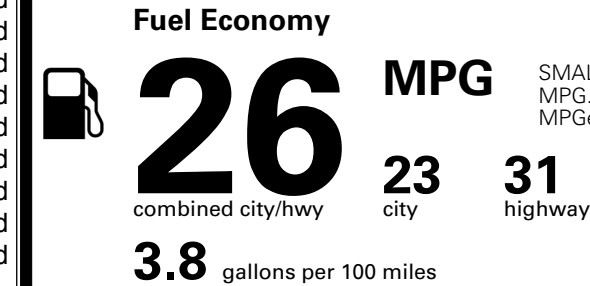

EPA DOT Fuel Economy and Environment

Gasoline Vehicle

SMALL SUVs range from 14 to 125 MPG. The best vehicle rates 146 MPGe.

You spend $1,000 more in fuel costs over 5 years compared to the average new vehicle.

Annual fuel cost $1,900