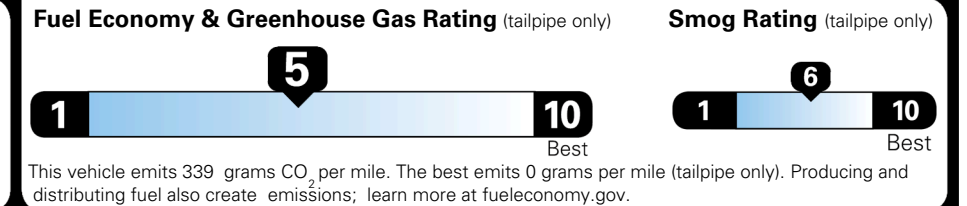

Actual results will vary for many reasons, including driving conditions and how you drive and maintain your vehicle. The average new vehicle gets 29 MPG and costs $8,500 to fuel over 5 years. Cost estimates are based on 15,000 miles per year at $ 3.30 per gallon. MPGe is miles per gasoline gallon equivalent. Vehicle emissions are a significant cause of climate change and smog.

fueleconomy.gov

Calculate personalized estimates and compare vehicles

GOVERNMENT 5-STAR SAFETY RATINGS

Overall Vehicle Score ★ ★ ★ ★ ★

Based on the combined rating of frontal, side and rollover. Should ONLY be compared to other vehicles of similar size and weight.

Frontal	Driver	★ ★ ★ ★ ★
Crash	Passenger	★ ★ ★ ★ ★

Based on the risk of injury in a frontal impact. Should ONLY be compared to other vehicles of similar size and weight.

Side	Front seat	★ ★ ★ ★ ★
Crash	Rear seat	★ ★ ★ ★ ★

Star ratings based on the risk of injury in a side impact.

Rollover ★ ★ ★ ★ ★

Star ratings based on the risk of rollover in a single-vehicle crash.

Star ratings range from 1 to 5 stars (★★★★★) with 5 being the highest.

Source: National Highway Traffic Safety Administration (NHTSA).
www.safercar.gov or 1-888-327-4236

Manufacturer's suggested retail price includes Manufacturer's recommended pre-delivery service. License and title fees, state and local taxes and other dealer installed options and accessories are not included in the manufacturer's suggested retail price.

PARTS CONTENT INFORMATION

FOR VEHICLES IN THIS CAR LINE U.S./CANADIAN PARTS CONTENT: 55 %

MAJOR SOURCES OF FOREIGN PARTS: KOREA: 30%

NOTE: PARTS CONTENT DOES NOT INCLUDE FINAL ASSEMBLY, DISTRIBUTION, OR OTHER NON-PARTS COSTS.

FOR THIS VEHICLE FINAL ASSEMBLY POINT: WEST POINT, GA, USA

COUNTRY OF ORIGIN

ENGINE (MOTOR): USA

TRANSMISSION: USA