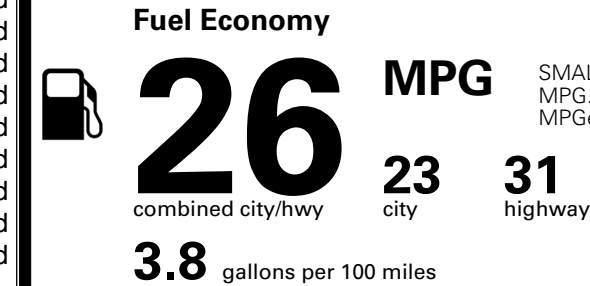

TOTAL ADDITIONAL WEIGHT: 0.9

EPA DOT Fuel Economy and Environment

Gasoline Vehicle

SMALL SUVs range from 14 to 125 MPG. The best vehicle rates 146 MPGe.

You spend \$1,000 more in fuel costs over 5 years compared to the average new vehicle.