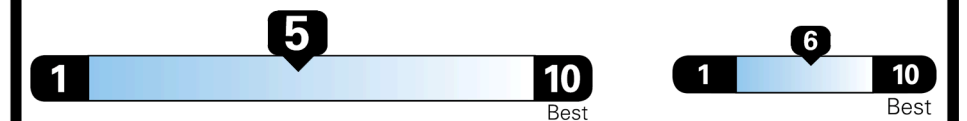

This vehicle emits 339 grams CO₂ per mile. The best emits 0 grams per mile (tailpipe only). Producing and distributing fuel also create emissions; learn more at fueleconomy.gov.

Actual results will vary for many reasons, including driving conditions and how you drive and maintain your vehicle. The average new vehicle gets 29 MPG and costs $8,500 to fuel over 5 years. Cost estimates are based on 15,000 miles per year at $ 3.30 per gallon. MPGe is miles per gasoline gallon equivalent. Vehicle emissions are a significant cause of climate change and smog.

fueleconomy.gov

Calculate personalized estimates and compare vehicles