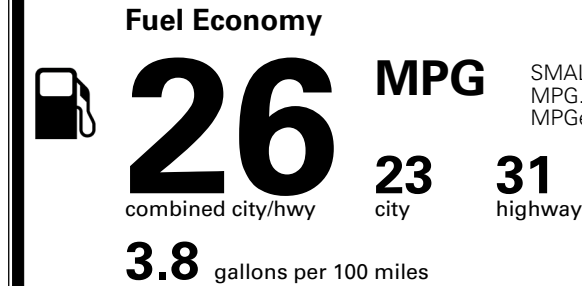

TOTAL ADDITIONAL WEIGHT: 0.9

*Additional terms and conditions apply.

**Kia Connect may be currently unavailable for some Model Year 2022 and newer vehicles sold or purchased in Massachusetts; please see owners.kia.com for more information.

EPA DOT Fuel Economy and Environment

Gasoline Vehicle

SMALL SUVs range from 14 to 125 MPG. The best vehicle rates 146 MPGe.

You spend \$1,000 more in fuel costs over 5 years compared to the average new vehicle.