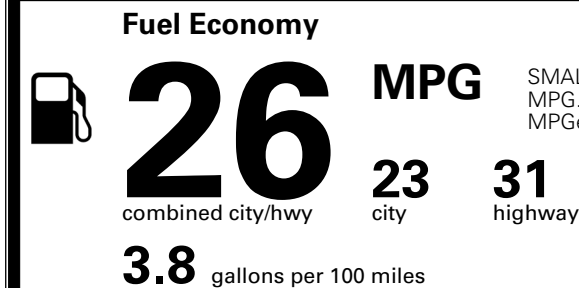

\$ 35,170.00

INLAND FREIGHT AND HANDLING

\$ 1,445.00

TOTAL MANUFACTURER'S SUGGESTED RETAIL PRICE ▶

\$ 36,615.00

TOTAL ADDITIONAL WEIGHT: 0.9

*Additional terms and conditions apply.

**Kia Connect may be currently unavailable for some Model Year 2022 and newer vehicles sold or purchased in Massachusetts; please see owners.kia.com for more information.

EPA DOT Fuel Economy and Environment

Gasoline Vehicle

SMALL SUVs range from 14 to 125 MPG. The best vehicle rates 146 MPGe.

You spend
\$1,000
 more in fuel costs
 over 5 years
 compared to the
 average new vehicle.