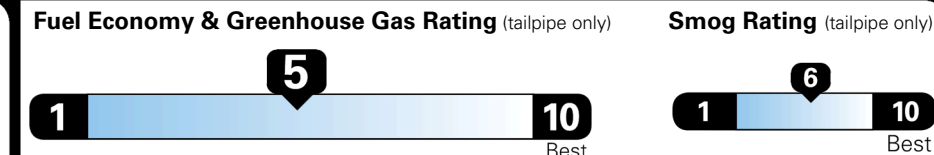

This vehicle emits 339 grams CO₂ per mile. The best emits 0 grams per mile (tailpipe only). Producing and distributing fuel also create emissions; learn more at fueleconomy.gov.

Actual results will vary for many reasons, including driving conditions and how you drive and maintain your vehicle. The average new vehicle gets 29 MPG and costs $8,500 to fuel over 5 years. Cost estimates are based on 15,000 miles per year at $ 3.30 per gallon. MPGe is miles per gasoline gallon equivalent. Vehicle emissions are a significant cause of climate change and smog.

fueleconomy.gov

Calculate personalized estimates and compare vehicles

GOVERNMENT 5-STAR SAFETY RATINGS

Overall Vehicle Score ★ ★ ★ ★ ★

Based on the combined rating of frontal, side and rollover.
Should ONLY be compared to other vehicles of similar size and weight.

Frontal Driver ★ ★ ★ ★

Crash Passenger ★ ★ ★ ★

Based on the risk of injury in a frontal impact.
Should ONLY be compared to other vehicles of similar size and weight.

Side Front seat ★ ★ ★ ★ ★

Crash Rear seat ★ ★ ★ ★ ★

Star ratings based on the risk of injury in a side impact.

Rollover ★ ★ ★ ★

Star ratings based on the risk of rollover in a single-vehicle crash.

Star ratings range from 1 to 5 stars (★★★★★) with 5 being the highest.

Source: National Highway Traffic Safety Administration (NHTSA).

www.safercar.gov or 1-888-327-4236

Manufacturer's suggested retail price includes Manufacturer's recommended pre-delivery service. License and title fees, state and local taxes and other dealer installed options and accessories are not included in the manufacturer's suggested retail price.

PARTS CONTENT INFORMATION

FOR VEHICLES IN THIS CAR LINE U.S./CANADIAN PARTS CONTENT: 55 %

MAJOR SOURCES OF FOREIGN PARTS: KOREA: 30%

NOTE: PARTS CONTENT DOES NOT INCLUDE FINAL ASSEMBLY, DISTRIBUTION, OR OTHER NON-PARTS COSTS.

FOR THIS VEHICLE FINAL ASSEMBLY POINT: WEST POINT, GA, USA

COUNTRY OF ORIGIN

ENGINE (MOTOR): USA

TRANSMISSION: USA