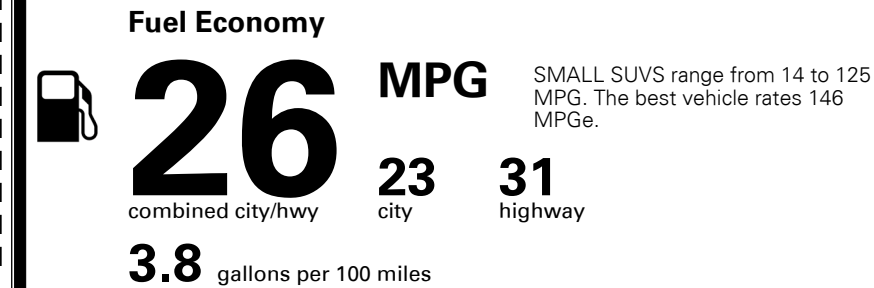

TOTAL ADDITIONAL WEIGHT: 0.9

EPA DOT Fuel Economy and Environment

Gasoline Vehicle

You spend \$1,000 more in fuel costs over 5 years compared to the average new vehicle.

Annual fuel cost \$1,900

Actual results will vary for many reasons, including driving conditions and how you drive and maintain your vehicle. The average new vehicle gets 29 MPG and costs \$8,500 to fuel over 5 years. Cost estimates are based on 15,000 miles per year at \$ 3.30 per gallon. MPGe is miles per gasoline gallon equivalent. Vehicle emissions are a significant cause of climate change and smog.