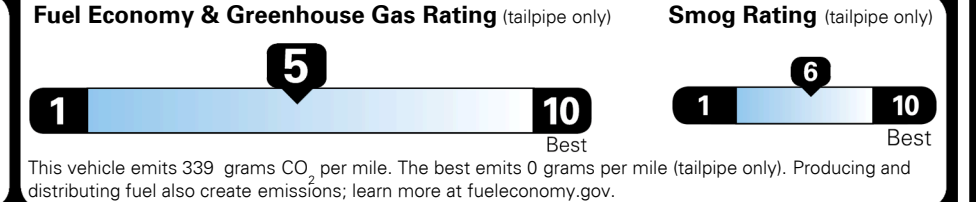

TOTAL ADDITIONAL WEIGHT: 0.9

EPA DOT Fuel Economy and Environment

Gasoline Vehicle

You spend \$1,000 more in fuel costs over 5 years compared to the average new vehicle.

Annual fuel cost \$1,900

Actual results will vary for many reasons, including driving conditions and how you drive and maintain your vehicle. The average new vehicle gets 29 MPG and costs \$8,500 to fuel over 5 years. Cost estimates are based on 15,000 miles per year at \$ 3.30 per gallon. MPGe is miles per gasoline gallon equivalent. Vehicle emissions are a significant cause of climate change and smog.