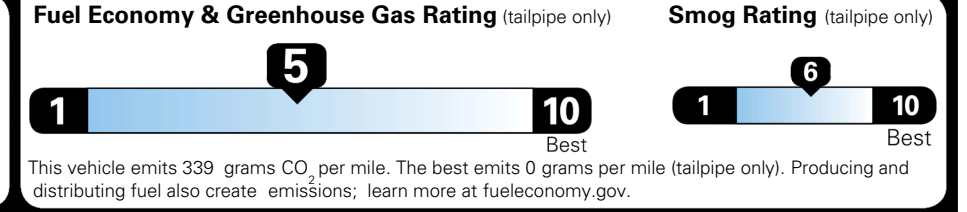

Actual results will vary for many reasons, including driving conditions and how you drive and maintain your vehicle. The average new vehicle gets 29 MPG and costs $8,500 to fuel over 5 years. Cost estimates are based on 15,000 miles per year at $ 3.30 per gallon. MPGe is miles per gasoline gallon equivalent. Vehicle emissions are a significant cause of climate change and smog.

fueleconomy.gov

Calculate personalized estimates and compare vehicles

GOVERNMENT 5-STAR SAFETY RATINGS

Overall Vehicle Score ★ ★ ★ ★ ★

Based on the combined rating of frontal, side and rollover. Should ONLY be compared to other vehicles of similar size and weight.

Frontal	Driver	★ ★ ★ ★ ★
Crash	Passenger	★ ★ ★ ★ ★
Based on the risk of injury in a frontal impact. Should ONLY be compared to other vehicles of similar size and weight.		
Side	Front seat	★ ★ ★ ★ ★
Crash	Rear seat	★ ★ ★ ★ ★
Star ratings based on the risk of injury in a side impact.		
Rollover		★ ★ ★ ★ ★
Star ratings based on the risk of rollover in a single-vehicle crash.		

Star ratings range from 1 to 5 stars (★★★★★) with 5 being the highest. Source: National Highway Traffic Safety Administration (NHTSA). www.safercar.gov or 1-888-327-4236

Manufacturer's suggested retail price includes Manufacturer's recommended pre-delivery service. License and title fees, state and local taxes and other dealer installed options and accessories are not included in the manufacturer's suggested retail price.

PARTS CONTENT INFORMATION

FOR VEHICLES IN THIS CAR LINE U.S./CANADIAN PARTS CONTENT: 55 %

MAJOR SOURCES OF FOREIGN PARTS: KOREA: 30%

NOTE: PARTS CONTENT DOES NOT INCLUDE FINAL ASSEMBLY, DISTRIBUTION, OR OTHER NON-PARTS COSTS.

FOR THIS VEHICLE FINAL ASSEMBLY POINT: WEST POINT, GA, USA

COUNTRY OF ORIGIN ENGINE (MOTOR): USA

TRANSMISSION: USA