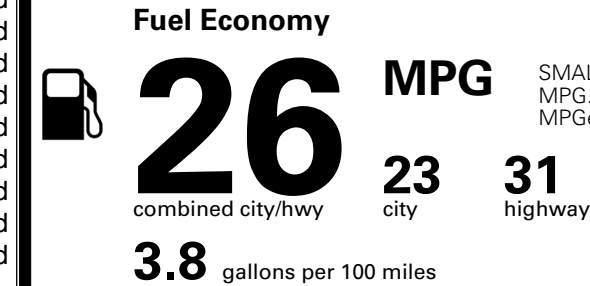

TOTAL ADDITIONAL WEIGHT: 0.9

EPA DOT Fuel Economy and Environment

Gasoline Vehicle

SMALL SUVs range from 14 to 138 MPG. The best vehicle rates 146 MPGe.

You spend \$1,000 more in fuel costs over 5 years compared to the average new vehicle.