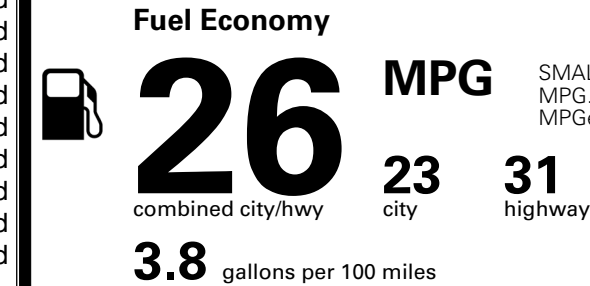

EPA DOT Fuel Economy and Environment

Gasoline Vehicle

SMALL SUVs range from 14 to 125 MPG. The best vehicle rates 146 MPGe.

You spend \$1,000 more in fuel costs over 5 years compared to the average new vehicle.