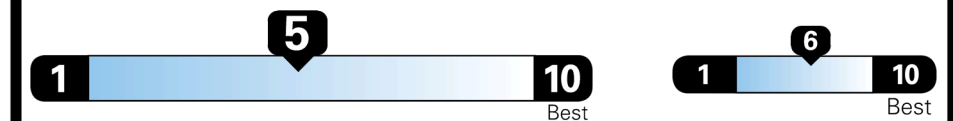

EPA DOT Fuel Economy and Environment

Gasoline Vehicle

Fuel Economy

26 MPG
combined city/hwy

23 MPG
city

31 MPG
highway

3.8 gallons per 100 miles

SMALL SUVs range from 14 to 125 MPG. The best vehicle rates 146 MPGe.

You spend $1,000 more in fuel costs over 5 years compared to the average new vehicle.

Annual fuel cost $1,900

Fuel Economy & Greenhouse Gas Rating (tailpipe only) **Smog Rating** (tailpipe only)