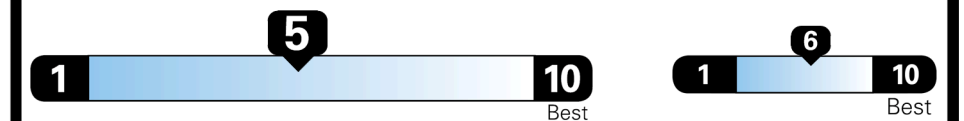

This vehicle emits 339 grams CO₂ per mile. The best emits 0 grams per mile (tailpipe only). Producing and distributing fuel also create emissions; learn more at fueleconomy.gov.

Actual results will vary for many reasons, including driving conditions and how you drive and maintain your vehicle. The average new vehicle gets 29 MPG and costs $8,500 to fuel over 5 years. Cost estimates are based on 15,000 miles per year at $ 3.30 per gallon. MPGe is miles per gasoline gallon equivalent. Vehicle emissions are a significant cause of climate change and smog.

fueleconomy.gov

Calculate personalized estimates and compare vehicles

GOVERNMENT 5-STAR SAFETY RATINGS

Overall Vehicle Score ★ ★ ★ ★ ★

Based on the combined rating of frontal, side and rollover. Should ONLY be compared to other vehicles of similar size and weight.

Frontal Driver ★ ★ ★ ★ ★
Crash Passenger ★ ★ ★ ★ ★

Based on the risk of injury in a frontal impact. Should ONLY be compared to other vehicles of similar size and weight.

Side Front seat ★ ★ ★ ★ ★
Crash Rear seat ★ ★ ★ ★ ★

Star ratings based on the risk of injury in a side impact.

Rollover ★ ★ ★ ★ ★

Star ratings based on the risk of rollover in a single-vehicle crash.

Star ratings range from 1 to 5 stars (★★★★★) with 5 being the highest.

Source: National Highway Traffic Safety Administration (NHTSA).

www.safercar.gov or 1-888-327-4236

Manufacturer's suggested retail price includes Manufacturer's recommended pre-delivery service. License and title fees, state and local taxes and other dealer installed options and accessories are not included in the manufacturer's suggested retail price.

PARTS CONTENT INFORMATION

FOR VEHICLES IN THIS CAR LINE U.S./CANADIAN PARTS CONTENT: 55 %

MAJOR SOURCES OF FOREIGN PARTS: KOREA: 30%

NOTE: PARTS CONTENT DOES NOT INCLUDE FINAL ASSEMBLY, DISTRIBUTION, OR OTHER NON-PARTS COSTS.

FOR THIS VEHICLE FINAL ASSEMBLY POINT: WEST POINT, GA, USA

COUNTRY OF ORIGIN

ENGINE (MOTOR): USA

TRANSMISSION: USA