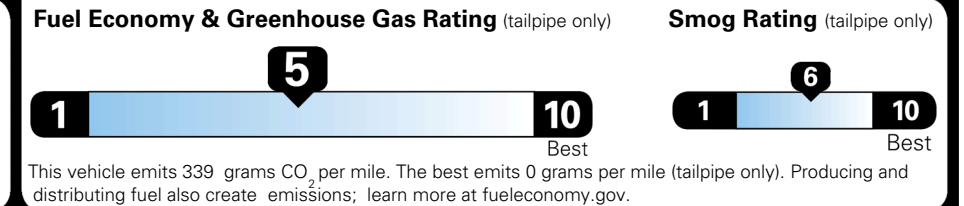

EPA DOT Fuel Economy and Environment

Gasoline Vehicle

Fuel Economy

26 MPG
combined city/hwy

23 MPG
city

31 MPG
highway

3.8 gallons per 100 miles

SMALL SUVs range from 14 to 125 MPG. The best vehicle rates 146 MPGe.

You spend $1,000 more in fuel costs over 5 years compared to the average new vehicle.

Annual fuel cost $1,900