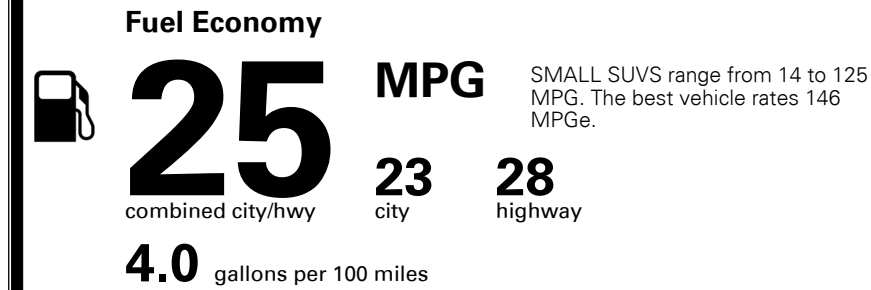

MSRP INCLUDING OPTIONS \$ 38,015.00

INLAND FREIGHT AND HANDLING \$ 1,445.00

TOTAL MANUFACTURER'S SUGGESTED RETAIL PRICE ▶ \$ 39,460.00

TOTAL ADDITIONAL WEIGHT: 10.3

*Additional terms and conditions apply.
 **Kia Connect may be currently unavailable for some Model Year 2022 and newer vehicles sold or purchased in Massachusetts; please see owners.kia.com for more information.
 NOTE: When you purchase this vehicle, Kia America, Inc. collects personal information you provide to the dealership. For information on our collection and use of personal information and your rights, please see our Privacy Policy on www.kia.com.

EPA DOT Fuel Economy and Environment

Gasoline Vehicle

You spend \$1,500 more in fuel costs over 5 years
 compared to the average new vehicle.

Annual fuel cost \$2,000

Actual results will vary for many reasons, including driving conditions and how you drive and maintain your vehicle. The average new vehicle gets 29 MPG and costs \$8,500 to fuel over 5 years. Cost estimates are based on 15,000 miles per year at \$ 3.30 per gallon. MPGe is miles per gasoline gallon equivalent. Vehicle emissions are a significant cause of climate change and smog.