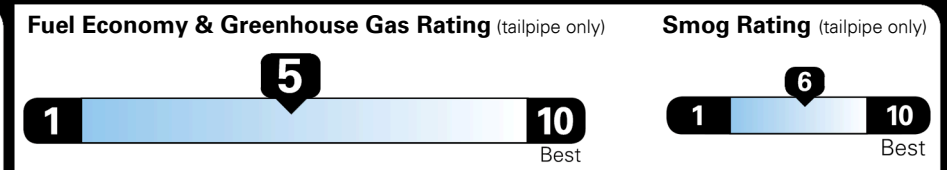

MSRP INCLUDING OPTIONS \$ 38,015.00

INLAND FREIGHT AND HANDLING \$ 1,445.00

TOTAL MANUFACTURER'S SUGGESTED RETAIL PRICE ▶ \$ 39,460.00

TOTAL ADDITIONAL WEIGHT: 10.3

*Additional terms and conditions apply.
 **Kia Connect may be currently unavailable for some Model Year 2022 and newer vehicles sold or purchased in Massachusetts; please see owners.kia.com for more information.
 NOTE: When you purchase this vehicle, Kia America, Inc. collects personal information you provide to the dealership. For information on our collection and use of personal information and your rights, please see our Privacy Policy on www.kia.com.

EPA DOT Fuel Economy and Environment

Gasoline Vehicle

You spend \$1,500 more in fuel costs over 5 years
 compared to the average new vehicle.

Annual fuel cost \$2,000

Actual results will vary for many reasons, including driving conditions and how you drive and maintain your vehicle. The average new vehicle gets 29 MPG and costs \$8,500 to fuel over 5 years. Cost estimates are based on 15,000 miles per year at \$ 3.30 per gallon. MPGe is miles per gasoline gallon equivalent. Vehicle emissions are a significant cause of climate change and smog.