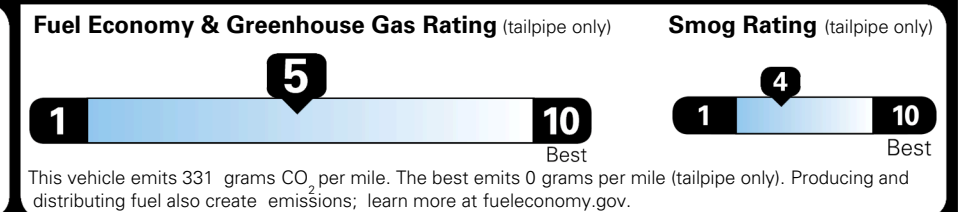

Actual results will vary for many reasons, including driving conditions and how you drive and maintain your vehicle. The average new vehicle gets 29 MPG and costs $8,500 to fuel over 5 years. Cost estimates are based on 15,000 miles per year at $ 3.30 per gallon. MPGe is miles per gasoline gallon equivalent. Vehicle emissions are a significant cause of climate change and smog.

fueleconomy.gov
Calculate personalized estimates and compare vehicles

Smartphone QR Code