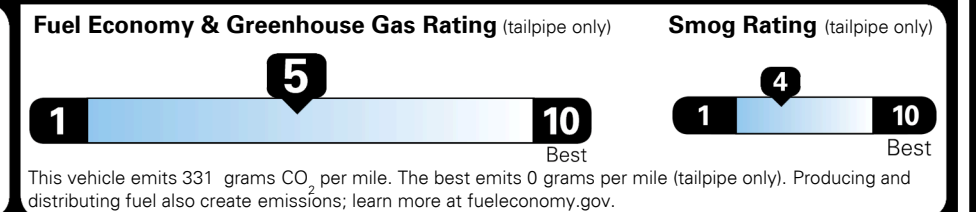

Actual results will vary for many reasons, including driving conditions and how you drive and maintain your vehicle. The average new vehicle gets 29 MPG and costs $8,500 to fuel over 5 years. Cost estimates are based on 15,000 miles per year at $ 3.30 per gallon. MPGe is miles per gasoline gallon equivalent. Vehicle emissions are a significant cause of climate change and smog.

fueleconomy.gov
Calculate personalized estimates and compare vehicles

Smartphone QR Code