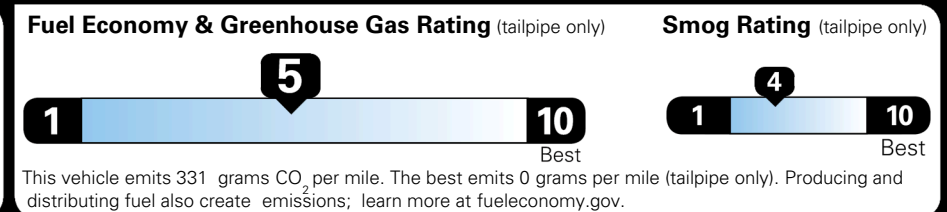

Actual results will vary for many reasons, including driving conditions and how you drive and maintain your vehicle. The average new vehicle gets 29 MPG and costs $8,500 to fuel over 5 years. Cost estimates are based on 15,000 miles per year at $ 3.30 per gallon. MPGe is miles per gasoline gallon equivalent. Vehicle emissions are a significant cause of climate change and smog.

fueleconomy.gov
Calculate personalized estimates and compare vehicles

GOVERNMENT 5-STAR SAFETY RATINGS

Overall Vehicle Score		★★★★★
Based on the combined rating of frontal, side and rollover. Should ONLY be compared to other vehicles of similar size and weight.		
Frontal Crash	Driver	★★★★★
	Passenger	★★★★★
Based on the risk of injury in a frontal impact. Should ONLY be compared to other vehicles of similar size and weight.		
Side Crash	Front seat	★★★★★
	Rear seat	★★★★★
Star ratings based on the risk of injury in a side impact.		
Rollover		★★★★★
Star ratings based on the risk of rollover in a single-vehicle crash.		

Star ratings range from 1 to 5 stars (★★★★★) with 5 being the highest.
Source: National Highway Traffic Safety Administration (NHTSA).
www.safercar.gov or 1-888-327-4236

Manufacturer's suggested retail price includes Manufacturer's recommended pre-delivery service. License and title fees, state and local taxes and other dealer installed options and accessories are not included in the manufacturer's suggested retail price.

PARTS CONTENT INFORMATION

FOR VEHICLES IN THIS CAR LINE U.S./CANADIAN PARTS CONTENT: 0 %

MAJOR SOURCES OF FOREIGN PARTS: KOREA: 90%

NOTE: PARTS CONTENT DOES NOT INCLUDE FINAL ASSEMBLY, DISTRIBUTION, OR OTHER NON-PARTS COSTS.

FOR THIS VEHICLE FINAL ASSEMBLY POINT: HWASUNG, KOREA

COUNTRY OF ORIGIN ENGINE (MOTOR): KOREA
TRANSMISSION: KOREA