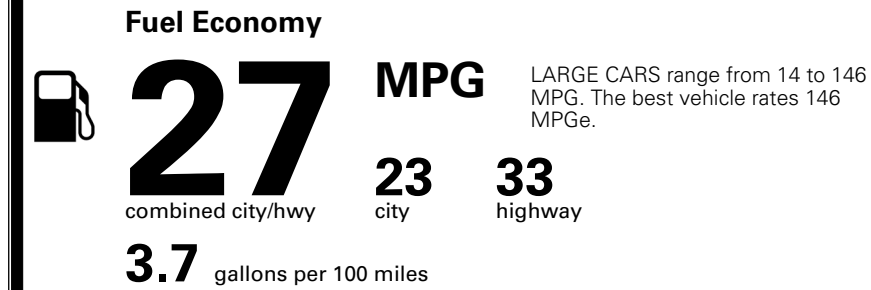

*Additional terms and conditions apply.
**Kia Connect may be currently unavailable for some Model Year 2022 and newer vehicles sold or purchased in Massachusetts; please see owners.kia.com for more information.
NOTE: When you purchase this vehicle, Kia America, Inc. collects personal information you provide to the dealership. For information on our collection and use of personal information and your rights, please see our Privacy Policy on www.kia.com.

MANUFACTURER'S SUGGESTED RETAIL PRICE ▶

COMPARE GT FWD FEATURES

Added to/in place of standard GT-Line FWD features
- 2.5L Turbo 4-cyl Engine, 290HP, 311 lb-ft torque
- 8-Speed Dual Clutch Transmission
- 19" Gloss Black Finished Alloy Wheels
- Panoramic Sunroof w/ Power Sunshade
- LED Interior Lighting
- GT Sport Design Steering Wheel w/Paddle Shifters
- Rear Air Vents
- Sport-Tuned Suspension & Quad-Tip Exhaust
- GT Brake System w/Neon Calipers

ADDITIONAL INSTALLED EQUIPMENT:
(In addition to or in place of standard features)
Snow White Pearl Paint
Wheel Locks

MSRP INCLUDING OPTIONS

INLAND FREIGHT AND HANDLING

TOTAL MANUFACTURER'S SUGGESTED RETAIL PRICE ▶

TOTAL ADDITIONAL WEIGHT: 0.9

$ 33,590.00

Included
Included
Included
Included
Included
Included
Included
Included
Included

$495.00
$80.00

$ 34,165.00

$ 1,245.00

$ 35,410.00

EPA DOT Fuel Economy and Environment

Gasoline Vehicle

You spend
$750
more in fuel costs
over 5 years
compared to the
average new vehicle.

Annual fuel cost
$1,850