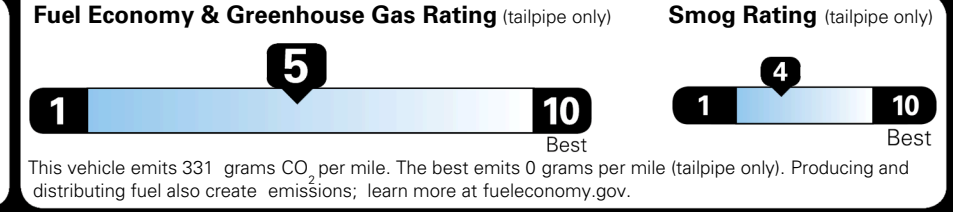

Actual results will vary for many reasons, including driving conditions and how you drive and maintain your vehicle. The average new vehicle gets 29 MPG and costs $8,500 to fuel over 5 years. Cost estimates are based on 15,000 miles per year at $ 3.30 per gallon. MPGe is miles per gasoline gallon equivalent. Vehicle emissions are a significant cause of climate change and smog.

fueleconomy.gov
Calculate personalized estimates and compare vehicles

Smartphone QR Code