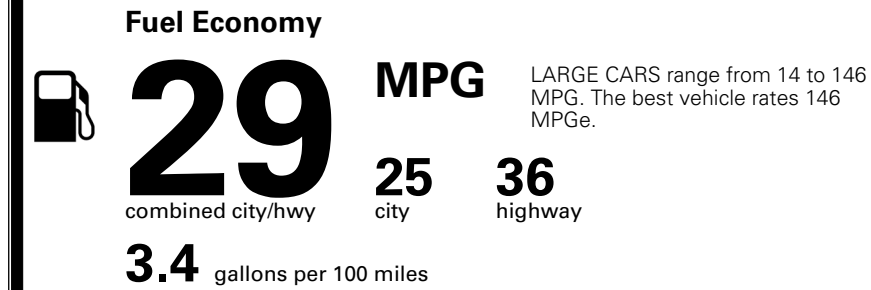

\$495.00
 \$2,200.00

\$80.00

\$ 31,165.00

\$ 1,195.00

\$ 32,360.00

EPA DOT Fuel Economy and Environment

Gasoline Vehicle

You save \$0
 in fuel costs over 5 years compared to the average new vehicle.