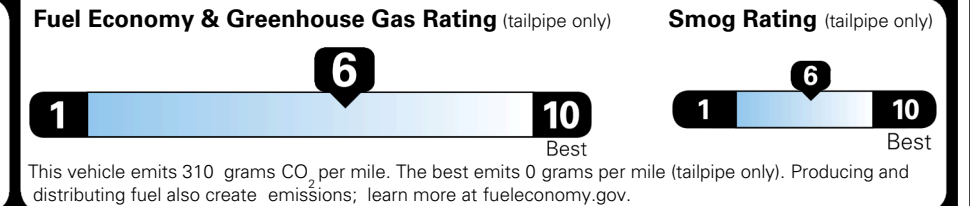

Actual results will vary for many reasons, including driving conditions and how you drive and maintain your vehicle. The average new vehicle gets 29 MPG and costs $8,500 to fuel over 5 years. Cost estimates are based on 15,000 miles per year at $ 3.30 per gallon. MPGe is miles per gasoline gallon equivalent. Vehicle emissions are a significant cause of climate change and smog.

fueleconomy.gov

Calculate personalized estimates and compare vehicles

GOVERNMENT 5-STAR SAFETY RATINGS

Overall Vehicle Score ★ ★ ★ ★ ★

Based on the combined rating of frontal, side and rollover. Should ONLY be compared to other vehicles of similar size and weight.

Frontal Driver ★ ★ ★ ★ ★

Crash Passenger ★ ★ ★ ★ ★

Based on the risk of injury in a frontal impact. Should ONLY be compared to other vehicles of similar size and weight.

Side Front seat ★ ★ ★ ★ ★

Crash Rear seat ★ ★ ★ ★ ★

Star ratings based on the risk of injury in a side impact.

Rollover ★ ★ ★ ★ ★

Star ratings based on the risk of rollover in a single-vehicle crash.

Star ratings range from 1 to 5 stars (★★★★★) with 5 being the highest.

Source: National Highway Traffic Safety Administration (NHTSA).

www.safercar.gov or 1-888-327-4236

Manufacturer's suggested retail price includes Manufacturer's recommended pre-delivery service. License and title fees, state and local taxes and other dealer installed options and accessories are not included in the manufacturer's suggested retail price.

PARTS CONTENT INFORMATION

FOR VEHICLES IN THIS CAR LINE U.S./CANADIAN PARTS CONTENT: 0 %

MAJOR SOURCES OF FOREIGN PARTS: KOREA: 90%

NOTE: PARTS CONTENT DOES NOT INCLUDE FINAL ASSEMBLY, DISTRIBUTION, OR OTHER NON-PARTS COSTS.

FOR THIS VEHICLE FINAL ASSEMBLY POINT: HWASUNG, KOREA

COUNTRY OF ORIGIN

ENGINE (MOTOR): KOREA

TRANSMISSION: KOREA