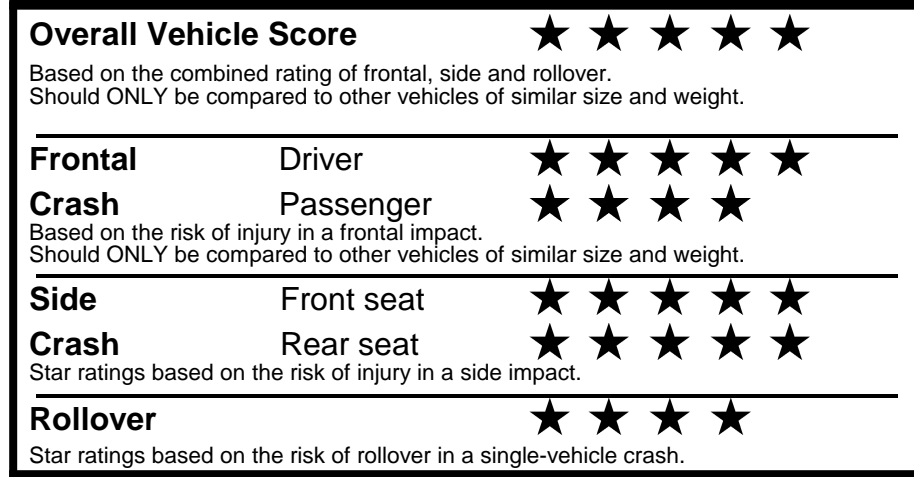

GOVERNMENT 5-STAR SAFETY RATINGS

Star ratings range from 1 to 5 stars (★★★★★) with 5 being the highest.
Source: National Highway Traffic Safety Administration (NHTSA).
www.safercar.gov or 1-888-327-4236

Manufacturer's suggested retail price includes Manufacturer's recommended pre-delivery service. License and title fees, state and local taxes and other dealer installed options and accessories are not included in the manufacturer's suggested retail price.

PARTS CONTENT INFORMATION

FOR VEHICLES IN THIS CAR LINE U.S./CANADIAN PARTS CONTENT: 0 %

MAJOR SOURCES OF FOREIGN PARTS: KOREA: 90%

NOTE: PARTS CONTENT DOES NOT INCLUDE FINAL ASSEMBLY, DISTRIBUTION, OR OTHER NON-PARTS COSTS.

FOR THIS VEHICLE FINAL ASSEMBLY POINT: HWASUNG, KOREA

COUNTRY OF ORIGIN ENGINE (MOTOR): KOREA
TRANSMISSION: KOREA