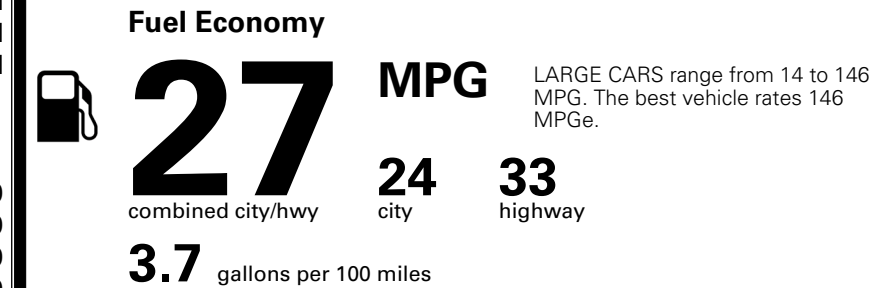

\$ 30,090.00

Included
 Included
 Included

\$695.00
 \$295.00
 \$60.00
 \$45.00
 \$80.00

MSRP INCLUDING OPTIONS

\$ 31,265.00

INLAND FREIGHT AND HANDLING

\$ 1,245.00

TOTAL MANUFACTURER'S SUGGESTED RETAIL PRICE ▶

\$ 32,510.00

TOTAL ADDITIONAL WEIGHT: 2.2

EPA DOT Fuel Economy and Environment

Gasoline Vehicle

You spend \$750 more in fuel costs over 5 years compared to the average new vehicle.

Annual fuel cost \$1,850