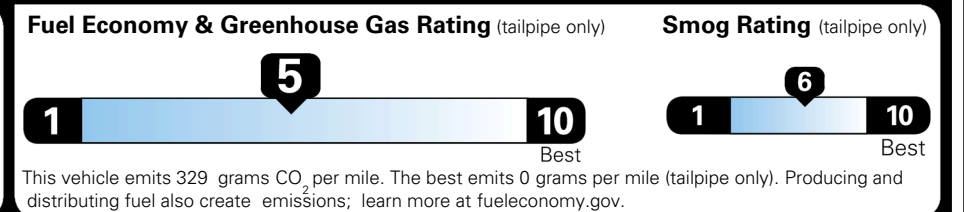

\$ 30,090.00

Included
 Included
 Included

\$695.00
 \$295.00
 \$60.00
 \$45.00
 \$80.00

MSRP INCLUDING OPTIONS

\$ 31,265.00

INLAND FREIGHT AND HANDLING

\$ 1,245.00

TOTAL MANUFACTURER'S SUGGESTED RETAIL PRICE ▶

\$ 32,510.00

TOTAL ADDITIONAL WEIGHT: 2.2

EPA DOT Fuel Economy and Environment

Gasoline Vehicle

You spend \$750 more in fuel costs over 5 years compared to the average new vehicle.

Annual fuel cost \$1,850